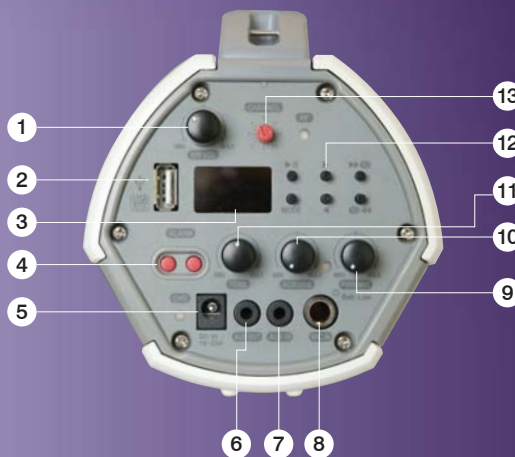

Portable PA System Controls on Rear Panels

Smart 300:

- 1 USB MP3 Player
- 2 Wireless Mic Control
- 3 Wired Microphone Input
- 4 Battery Compartment
- 5 AUX Input
- 6 Power Input
- 7 Tone Control
- 8 External Speaker Output
- 9 Power/Mic Control
- 10 AUX / USB MP3 Level Control

Coach 400:

- 1 On/Off & Master Volume
- 2 USB2.0 MP3 Player Port
- 3 MP3 Player Display
- 4 Alarm Tones
- 5 DC Power Supply Input
- 6 Aux Output
- 7 Aux Input
- 8 Wired Mic Input
- 9 Mic Volume Control
- 10 Aux/USB MP3 Volume Control
- 11 Tone Control
- 12 USB MP3 Player Controls
- 13 UHF Receiver Channel Selector