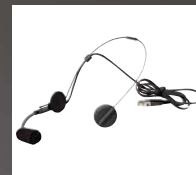

MC-73X:
High Performance Headset
Microphone