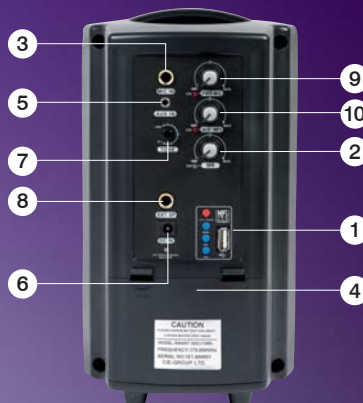

Portable PA System Controls on Rear Panels

Smart 300:

- 1 USB MP3 Player
- 2 Wireless Mic Control
- 3 Wired Microphone Input
- 4 Battery Compartment
- 5 AUX Input
- 6 Power Input
- 7 Tone Control
- 8 External Speaker Output
- 9 Power/Mic Control
- 10 AUX / USB MP3 Level Control

Coach 400:

- 1 On/Off & Master Volume
- 2 USB2.0 MP3 Player Port
- 3 MP3 Player Display
- 4 Alarm Tones
- 5 DC Power Supply Input
- 6 Aux Output
- 7 Aux Input
- 8 Wired Mic Input
- 9 Mic Volume Control
- 10 Aux/USB MP3 Volume Control
- 11 Tone Control
- 12 USB MP3 Player Controls
- 13 UHF Receiver Channel Selector