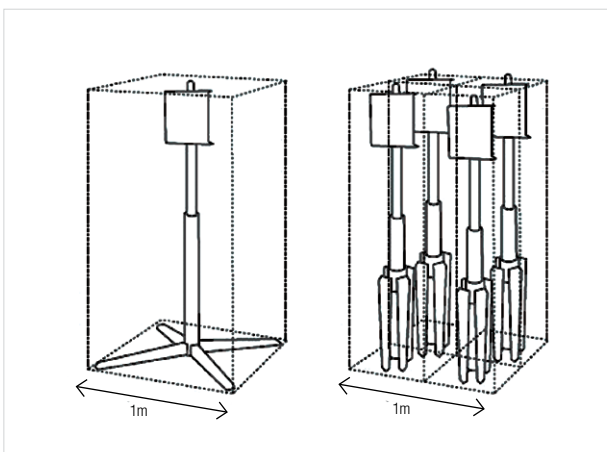

• **07500: LCD/Plasma Screen Floor Stand**

Features:

- For monitors 35" ~ 50"
- Height adjustable from 1250 ~ 1650 mm, measured from floor to the media line of the monitor
- Designed so that the floor supports can be replaced with wheels, upon request
- Ideal for rental arrangements
- The folding legs of the base reduce the bulk of the support
- Can include a shelf for recording or decoder equipment

Available for mounts measuring:

- 200 x 200 mm
- 200 x 100 mm
- 120 x 150 mm
- 150 x 150 mm
- 100 x 100 mm
- 75 x 75 mm

Specifications:

Model:	07500
Closed Length	160(W) x 1950(H) x 160(D) mm
Max Dimension	1000(W) x 1950(H) x 1000(D) mm
Max Load	50kg
Ship Weight	17kg