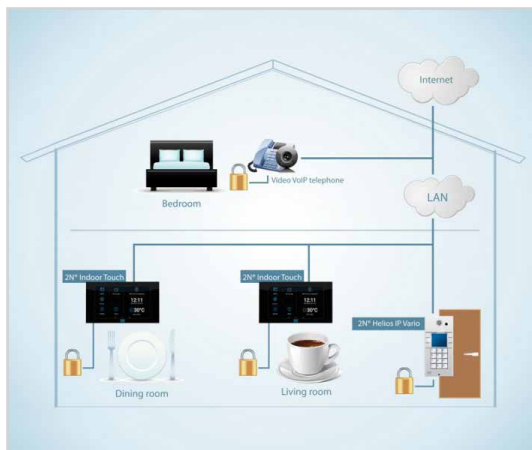

The **2N Indoor Touch** is intended for interior use only (normally wall-mounted internally at strategic door positions) and is ideal for integration as part of a 2N IP Helios Vario or Verso Door Entry system.

Ideal for use in apartment complexes, home automation systems, modern interiors, large villas and high specification office environments.

Product available in White or Black versions.

Features:

- Luxury door entry / communication touch screen
- IP addressable for use with 2N range of IP Intercom and Door Access products
- HD 7" touchscreen with energy saving mode
- Android operating system; Simple to use, control and configure
- High definition view of visitors at the door
- Remote door unlocking
- Receive video and audio from connected indoor / outdoor Access / Intercom Terminals
- Two-way communication with other touch screens or devices on the network
- Integration with third party IP controlled devices such as lighting and heating
- Easily integrates with SIP Systems
- Power supply via PoE or adapter
- Stylish, elegant design, Finished in white

Specifications:

Model:	91378365WH
Power	External power adapter 12V DC 2A / PoE 802.3af
Screen	7" high-capacity touchscreen 16:9
Resolution	1024x600px 24bpp (16.7 million colours)
Status indicator	1x RGB LED (missed calls, energy-saving mode etc.)
Operating System	Android 4.2
Sound	Integrated microphone, 1 x 2W integrated speaker
LAN	Ethernet 10/100BaseT, RJ-45, Recommended cabling Cat5e or higher
Sound	Integrated microphone, 1 x 2W integrated speaker
Memory card	SD card (up to 16 GB)
Dimensions	235 (W) x 165 (H) x 40 (D) mm
Net Weight	850g