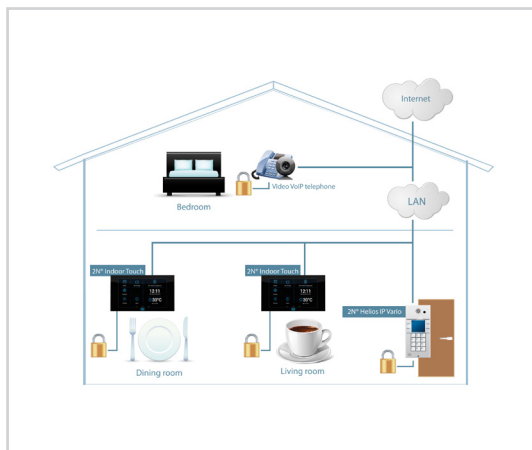

The **2N Indoor Touch** is intended for interior use only (normally wall-mounted internally at strategic door positions) and is ideal for integration as part of a 2N IP Helios Vario or Verso Door Entry system.

Ideal for use in apartment complexes, home automation systems, modern interiors, large villas and high specification office environments.

Features:

- Luxury door entry / communication touch screen
- IP addressable for use with 2N range of IP Intercom and Door Access products
- HD 7" touchscreen with energy saving mode
- Android operating system; Simple to use, control and configure
- High definition view of visitors at the door
- Remote door unlocking
- Receive video and audio from connected indoor / outdoor Access / Intercom Terminals
- Two-way communication with other touch screens or devices on the network
- Integration with third party IP controlled devices such as lighting and heating
- Easily integrates with SIP Systems
- Power supply via PoE or adapter
- Stylish, elegant design, Finished in black

Specifications:

Model:	91378365
Power	External power adapter 12V DC 2A / PoE 802.3af
Screen	7" high-capacity touchscreen 16:9
Resolution	1024x600px 24bpp (16.7 million colours)
Status indicator	1x RGB LED (missed calls, energy-saving mode etc.)
Operating System	Android 4.2
Sound	Integrated microphone, 1 x 2W integrated speaker
LAN	Ethernet 10/100BaseT, RJ-45, Recommended cabling Cat5e or higher
Sound	Integrated microphone, 1 x 2W integrated speaker
Memory card	SD card (up to 16 GB)
Dimensions	235 (W) x 165 (H) x 40 (D) mm
Net Weight	850g