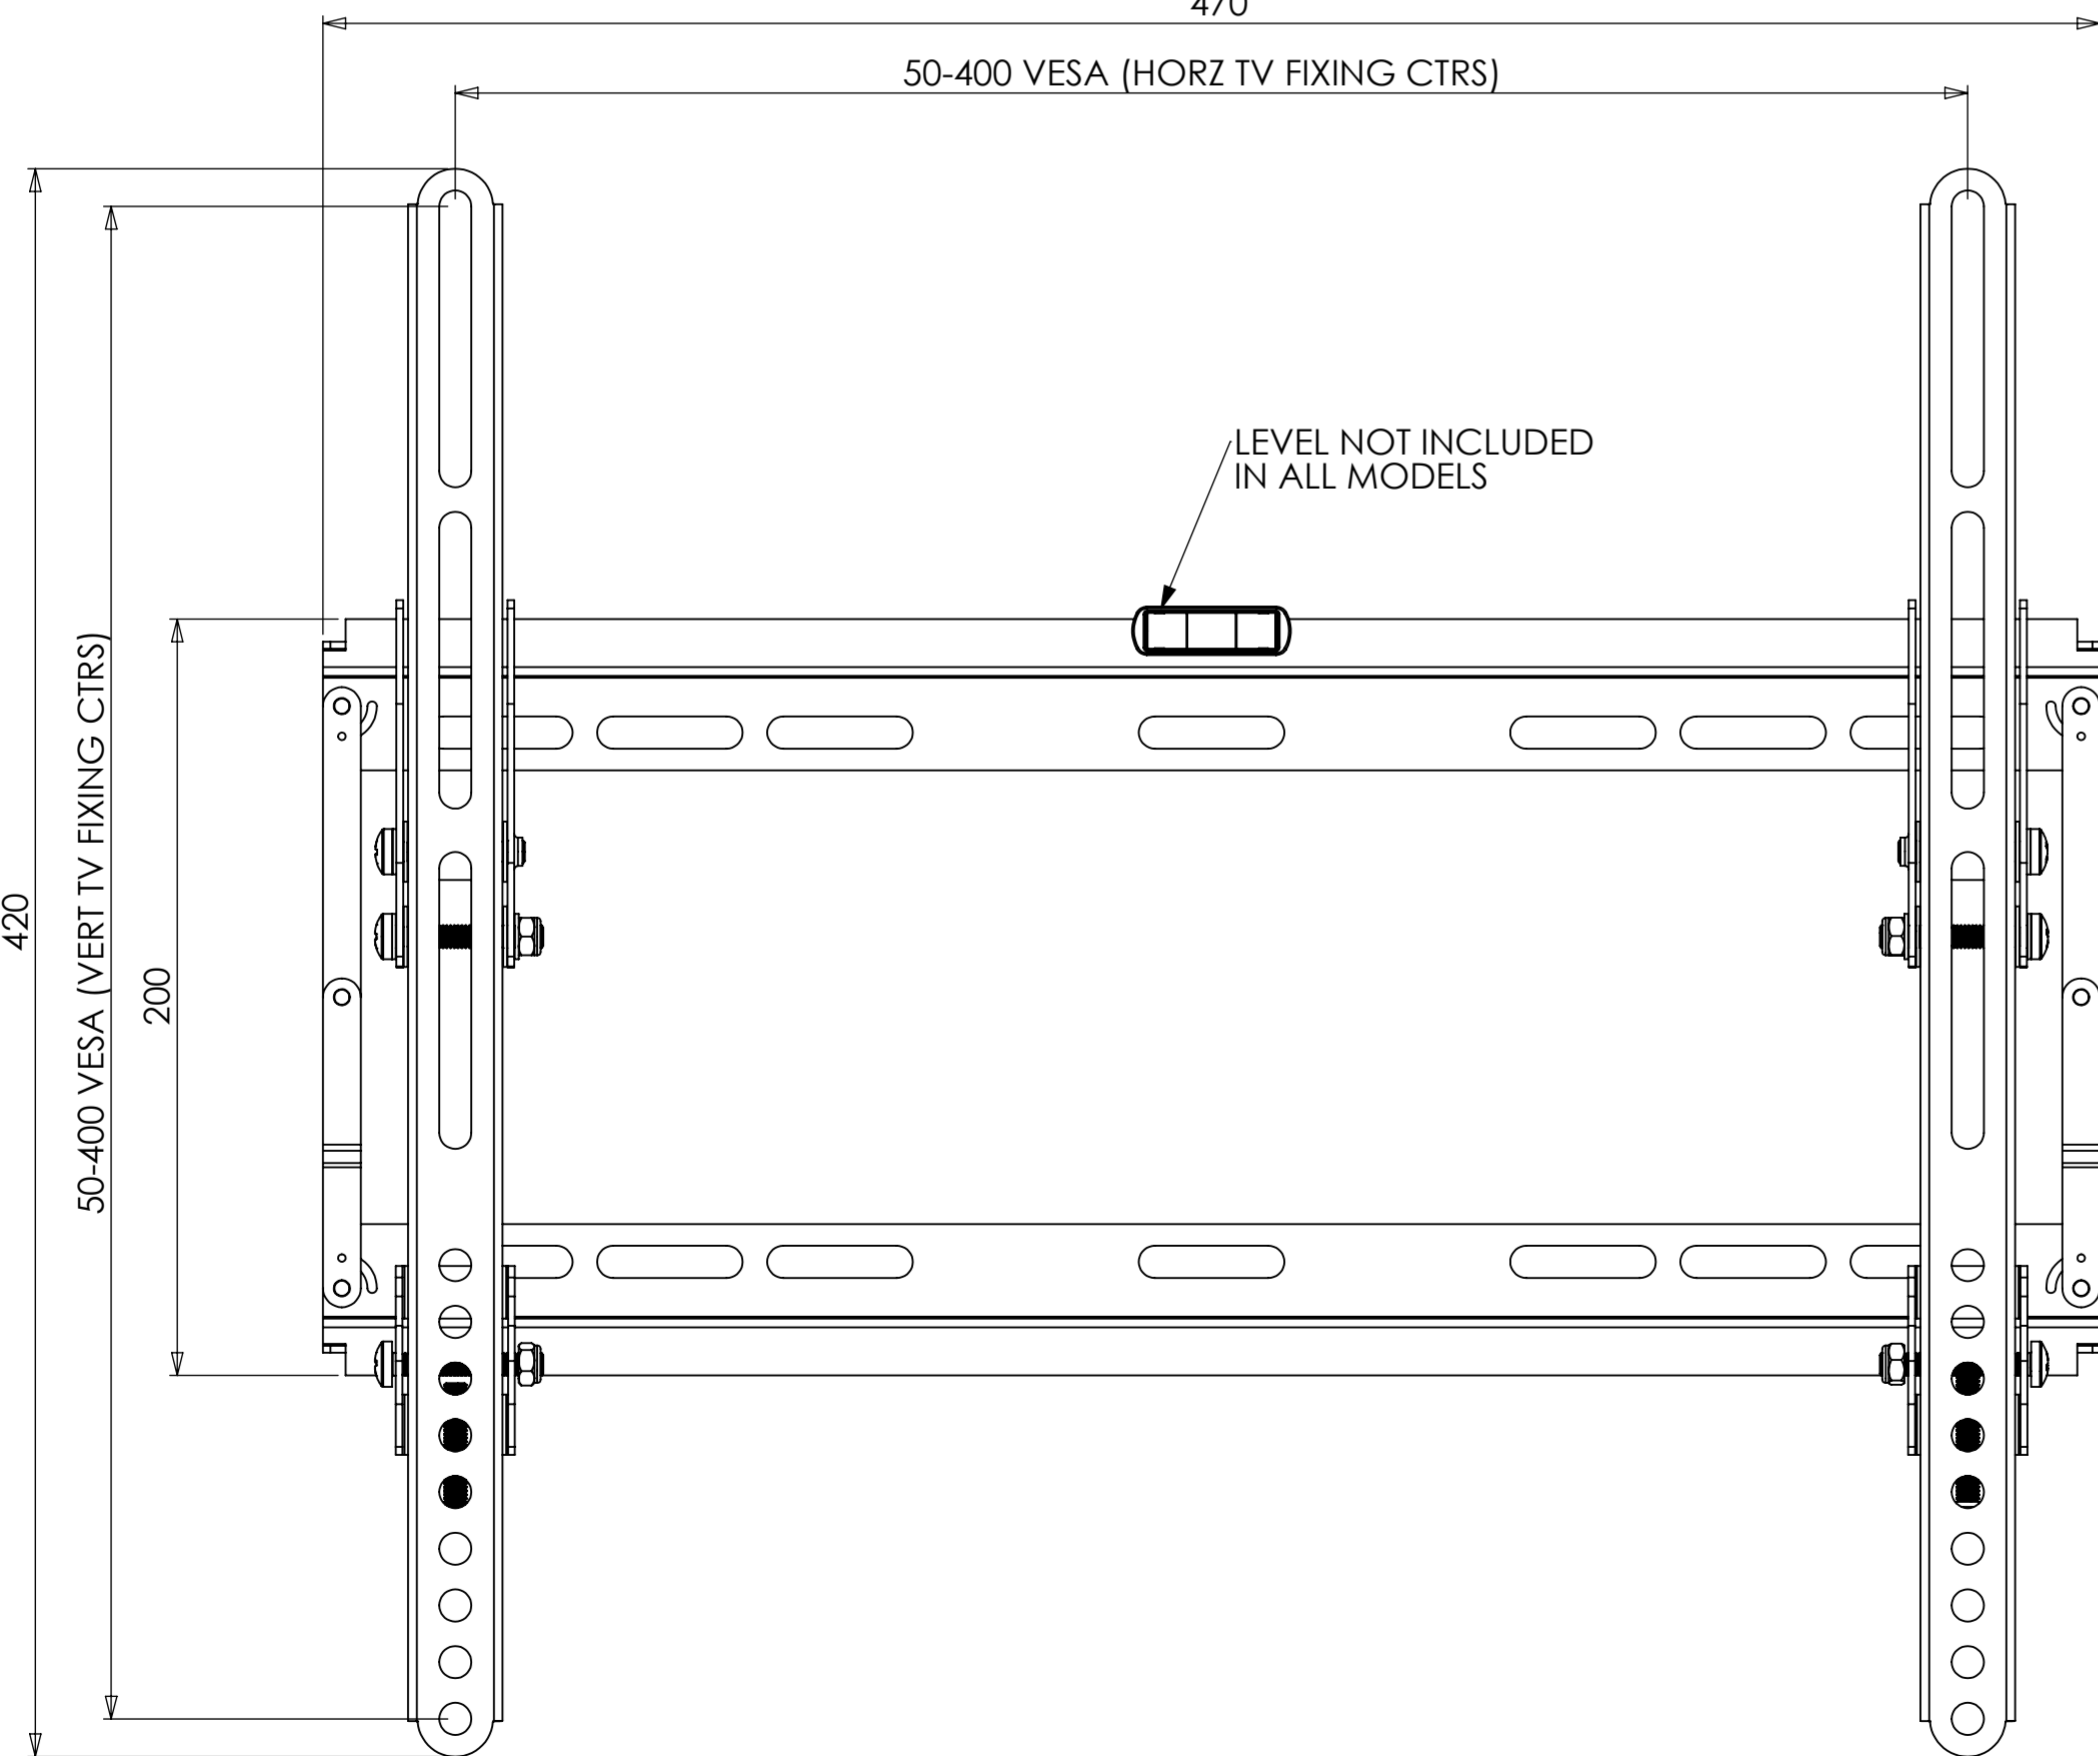

470  
50-400 VESA (HORZ TV FIXING CTRS)

34 MIN  
(ADDITIONAL SPACERS INCLUDED)

15.50° MAX TILT

PRODUCT WEIGHT 1649.87 grams  
(AS SHOWN WITHOUT PACKAGING AND FIXINGS)