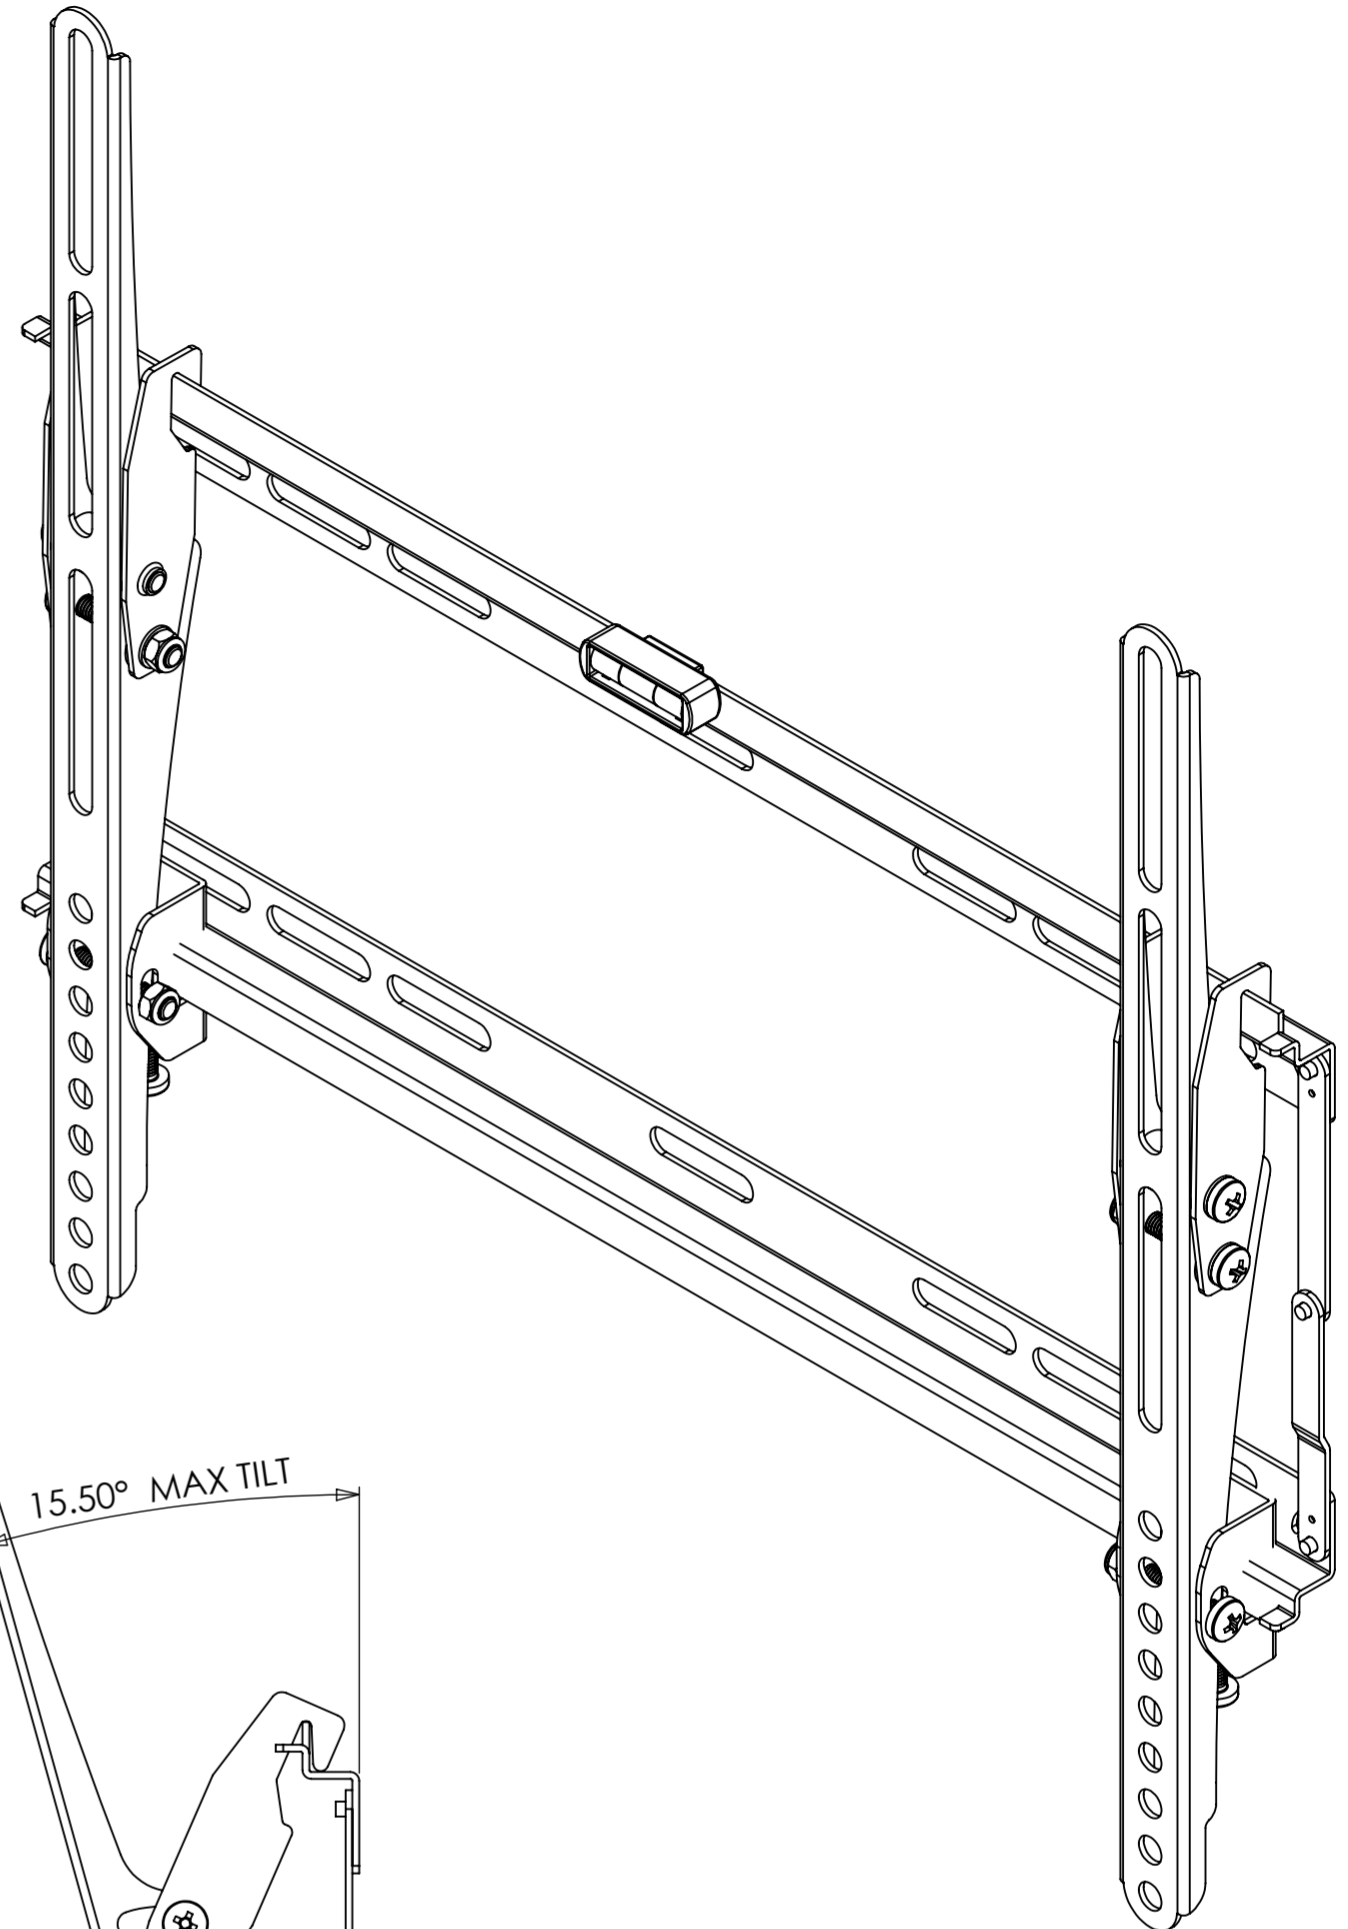

470  
50-400 VESA (HORZ TV FIXING CTRS)

34 MIN  
(ADDITIONAL SPACERS INCLUDED)

15.50° MAX TILT

PRODUCT WEIGHT 1649.87 grams  
(AS SHOWN WITHOUT PACKAGING AND FIXINGS)