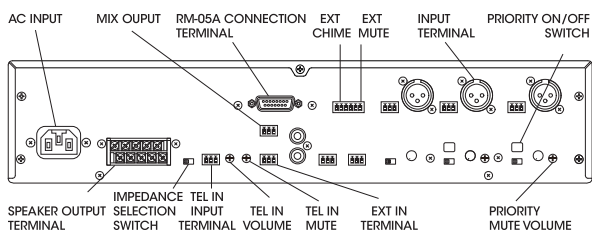

Amplifier ▶ Table Type Amplifier

Mixing Amplifier

PA-212/224

Features

- Rated Output: PA-212 - 120W, PA-224 - 240W
- 100V/70V Line, Low-Z Output Support
- Easy Audio Input via USB
- Local Selection Broadcast with 5 Speaker Select Switches
- Remote MIC Broadcasting via RM-05A
- Various Input of 6 channels and TEL IN: MIC, Line, RCA, 3.5Φ PHONE JACK
- Priority Broadcasting for Emergency and User Convenience (TEL IN > RM, INPUT 1~2 > INPUT 3~6)
- Adjustable Tone according to Usage Environment(BASS/TREBLE)
- Chime, Siren, EXT IN and MIX OUT
- Phantom Power
- Power Source: AC 220-240V, 50/60Hz
- Power Consumption : PA-212 : 60W, PA-224 : 90W
- Weight : PA-212 : 7.32kg, PA-224 : 9.75kg
- Dimensions (W×H×D) : 420 x 88 x 318.7mm / 16.5 x 3.5 x 12.5in

Rear view

Mixing Amplifier

PM-236/248/260

Features

- Rated Output: PM-236 - 360W, PM-248 - 480W, PM-260 - 600W
- 100V/70V Line, Low-Z Output Support
- Easy Audio Input via USB
- Local Selection Broadcast with 5 Speaker Select Switches
- Remote MIC Broadcasting via RM-05A
- Various Input of 6 channels and TEL IN: MIC, Line, RCA, 3.5Φ PHONE JACK
- Priority Broadcasting for Emergency and User Convenience (TEL IN > RM, INPUT 1~2 > INPUT 3~6)
- Adjustable Tone according to Usage Environment(BASS/TREBLE)
- Chime, Siren, EXT IN and MIX OUT
- Phantom Power
- Power Source: PM-236 : AC 220-240V, 50/60Hz, PM-248/260 : AC 120-240V, 50/60Hz
- Power Consumption : PA-236 : 115W, PA-248 : 125W, PA-260 : 145W
- Weight : PA-236 : 5.10kg / 11.2lb, PA-248/260 : 5.27kg / 11.6lb
- Dimensions (W×H×D) : 420 x 88 x 318.7mm / 16.5 x 3.5 x 12.5in