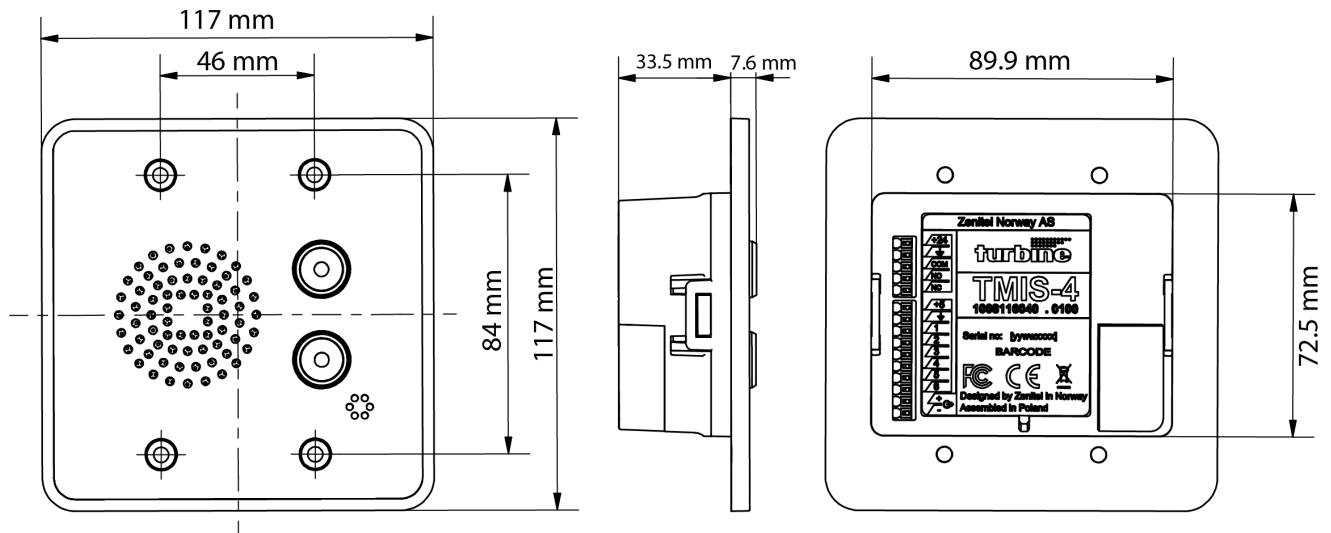

Technical Dimensions