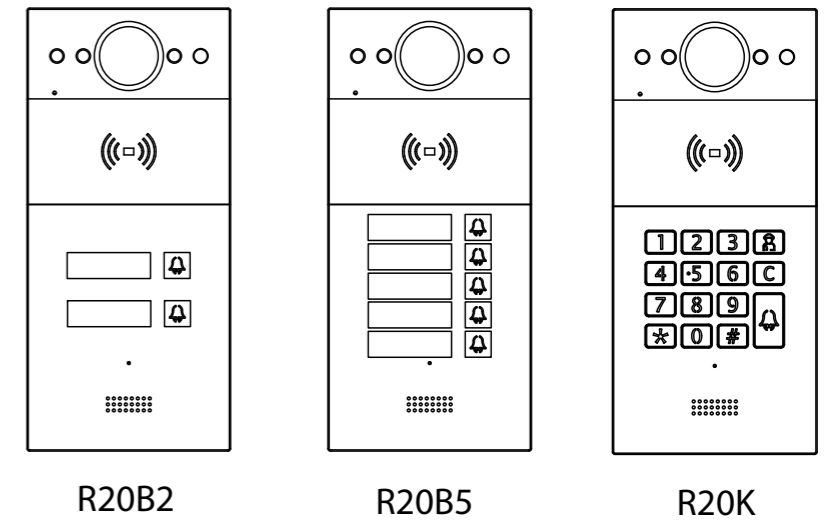

## R20K Weather and Security Housing (R20K, R20B2, R20B5)

### CIE Part: R20KH Includes:

ITEM NO.	CIE PART NUMBER	DESCRIPTION	QTY.
1	381400	Rain Hood Cover	1
2	381700	R20K Plate	1
3	381900	Internal Mounting Box	1
4	F0680	Black Screws	2