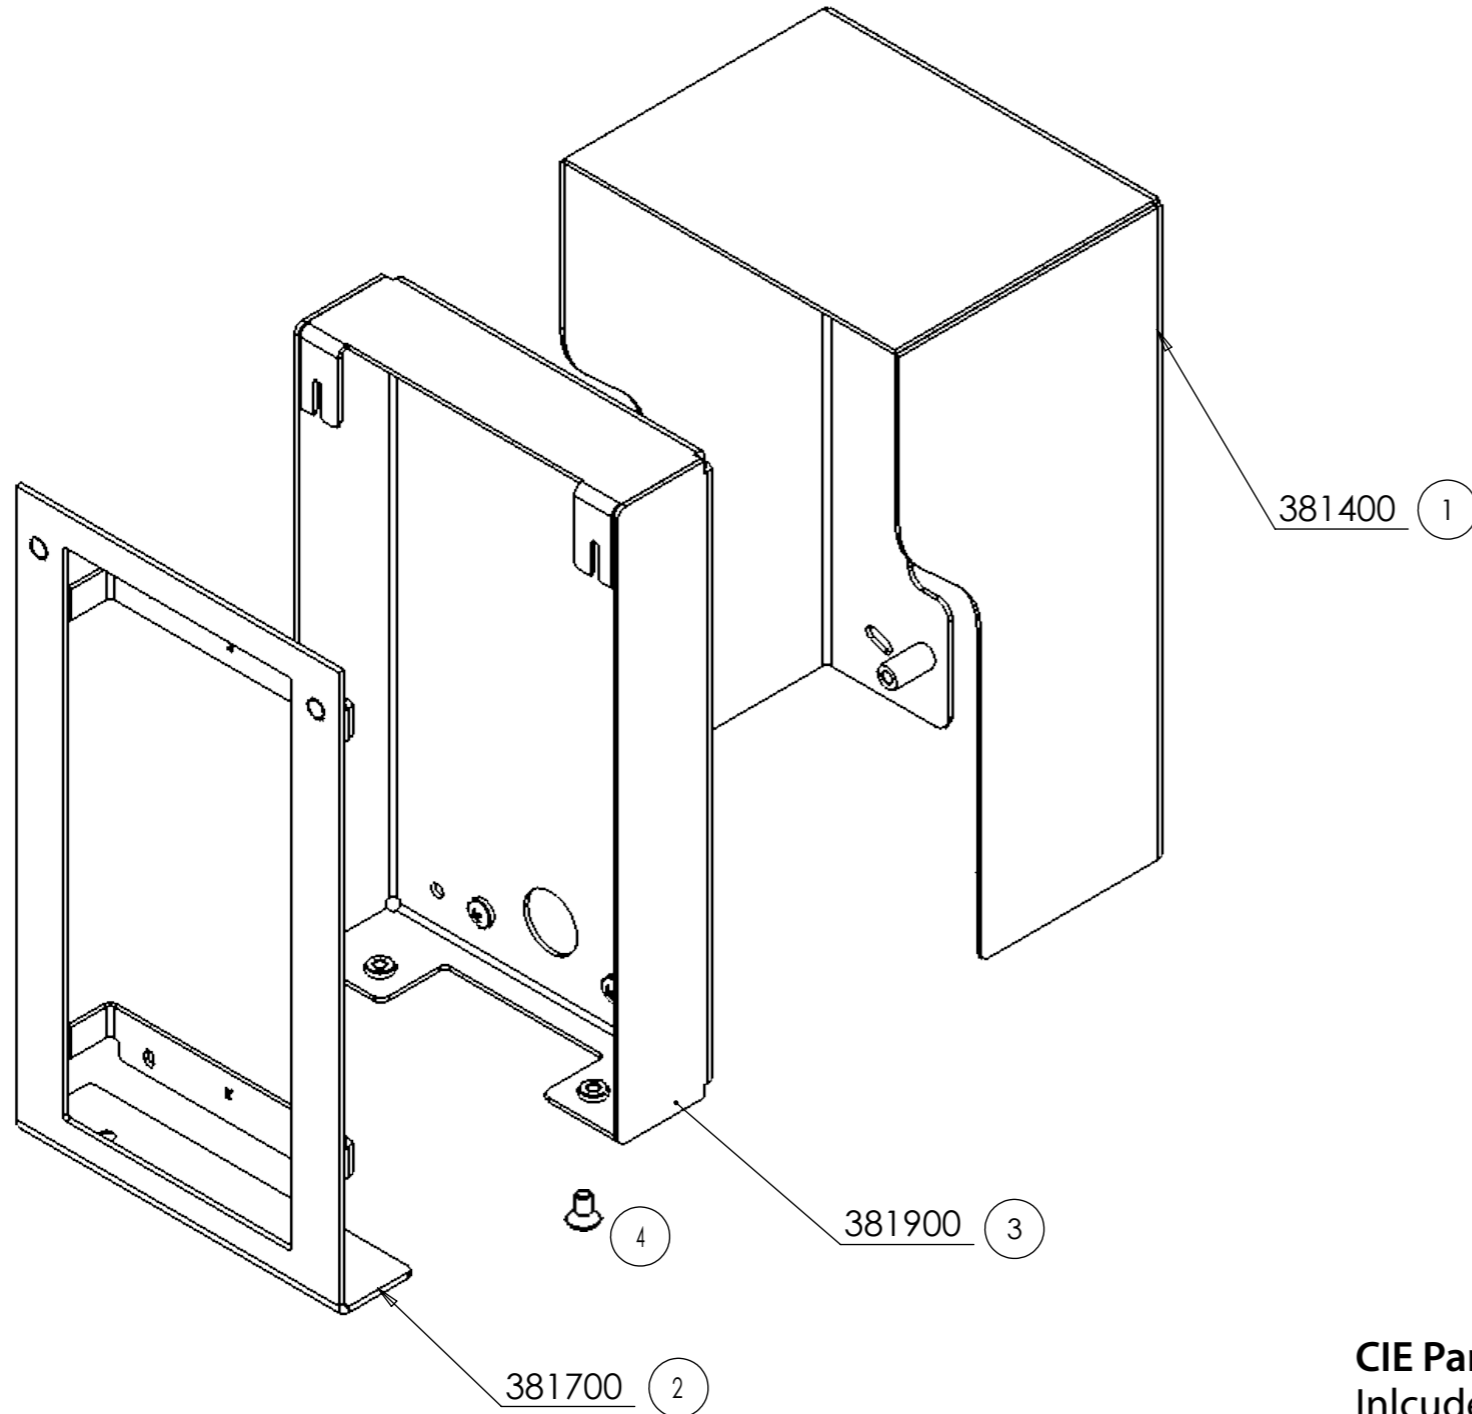

## R20K Weather and Security Housing (R20K, R20B2, R20B5)

### CIE Part: R20KH Includes:

ITEM NO.	CIE PART NUMBER	DESCRIPTION	QTY.
1	381400	Rain Hood Cover	1
2	381700	R20K Plate	1
3	381900	Internal Mounting Box	1
4	F0680	Black Screws	2