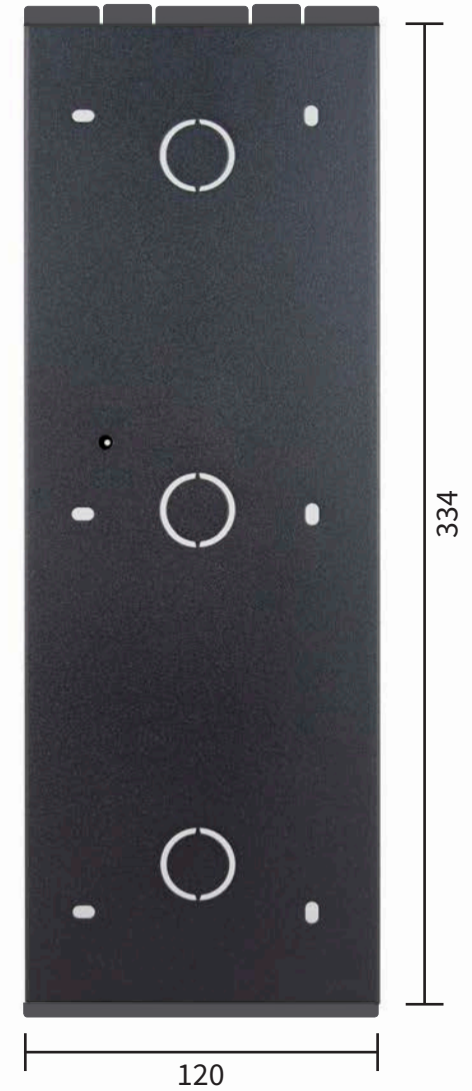

**X915XF Intercom  
flush mounting back box**

**FRONT**

**SIDE**

**REAR**