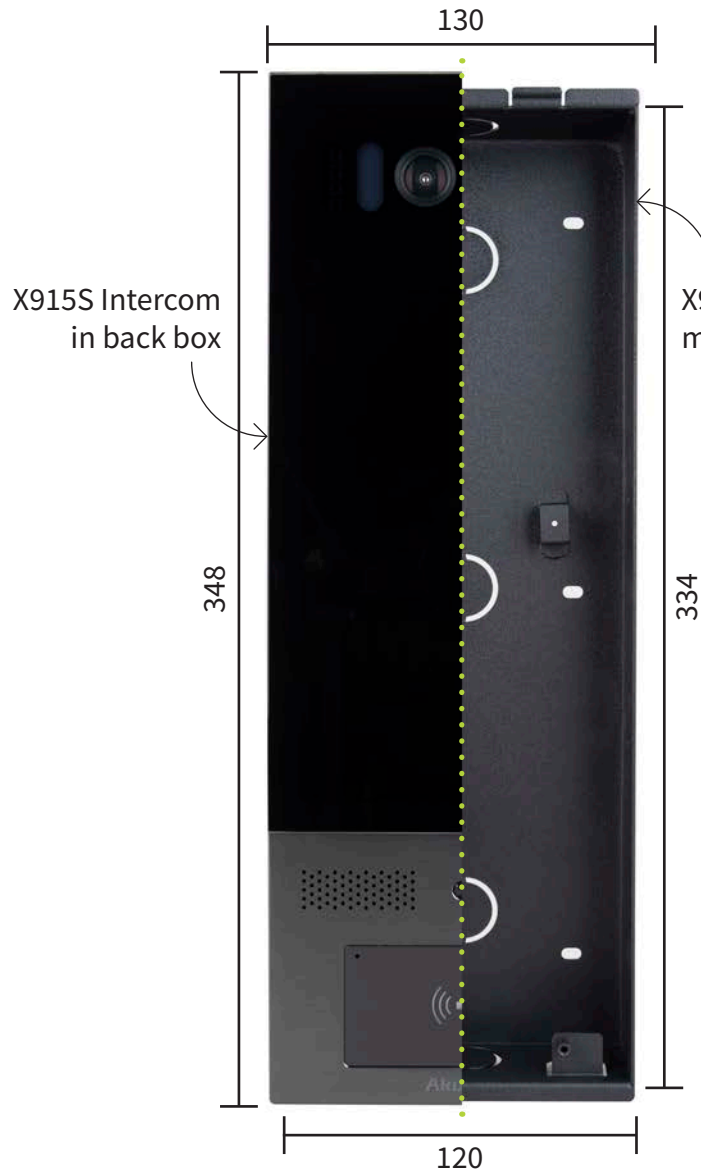

**X915XF Intercom  
flush mounting back box**

**FRONT**

**SIDE**

**REAR**