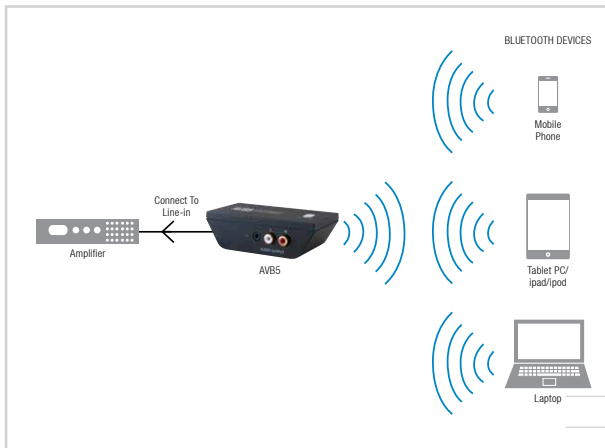

Clever Little Box

• **AVB5: Audio-via-Bluetooth Wireless Receiver**

The new AVB5 is a low cost, simple, yet effective unit which allows wireless connection between any amplifier (or any device with a line input) and Bluetooth enabled devices, such as:

- MP3 Players
- Mobile Phones
- PC/Laptop Computers
- Microphone/Headsets

Each AVB5 unit has a unique pairing code to identify it, which is especially useful if operating multiple devices within a small area or location, the maximum operational range being 10 metres (dependent on the environmental conditions). A simple blue LED identifies when a connection to the AVB5 is successfully made.

Once paired, the unit streams the audio signal via a secure 2.4GHz A2DP protocol, avoiding any other Bluetooth enabled device within range.

Power is supplied by a 5vDC plugtop PSU (supplied) or via a USB A connection, which may be via a computer or other source with USB facility.

Features:

- Bluetooth Wireless link to amplifiers, pre-amps, HiFi, etc
- Unique pairing code to each unit
- Operating range up to 10 metres
- Powered via PSU or USB

Order Codes:

Model:	AVB5
Inputs	2.4GHz A2DP Bluetooth Protocol
Outputs	3.5mm Stereo Jack or 2 x Phono Connectors
Pairing/ID	ID code located on the bottom of the unit
Range	10m max. (optimum conditions)
Power	5v DC via supplied PSU or via USB A connector
Dimensions	105(W) x 32(H) x 56(D) mm
Weight	0.08kg (not incl PSU)