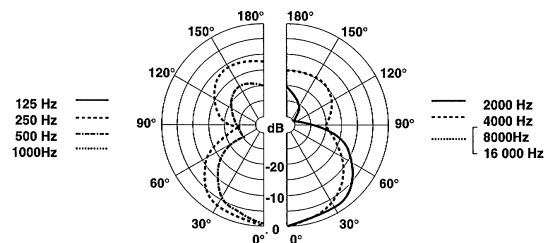

- Slim mini shotgun
- Optimised for speech clarity
- Superior grade components
- Unobtrusive slimline design
- Engineered in high quality brass
- Finished in satin black
- C801E/C801 fitted with a knuckle joint giving both lateral and vertical movement

PROFESSIONAL
MICROPHONE
SYSTEMS

CLOCKAUDIO

C800E/C800 C801E/C801 MINI SHOTGUN PROFESSIONAL MICROPHONE

SPECIFICATIONS

TYPE	Condenser (back electret)	
POLAR PATTERN	Hypercardioid	
FREQUENCY RESPONSE	50 Hz - 18 KHz	
SENSITIVITY	- 47 dB +/- 3 dB at 1 KHz (0 dB = 1 V/Pa)	
IMPEDANCE	"E" Type 200 Ohms Open Ended 1.8 K Ohms	
S/N RATIO	64 dB(A)	
MAXIMUM SPL	125 dB 1% THD	
POWER REQUIREMENTS	"E" Type 9 - 48 volts phantom power Open Ended 1.5 - 9 volts max. through series resistor optimum voltage 6.0V	
SWITCHABLE BASS FILTER	"E" Type - 4 dB per octave at 400 Hz to - 6 dB per octave at 100 Hz	
SWITCHABLE PAD	"E" Type -10 dB	
CABLE	Open Ended	2 metres
TERMINATION	"E" Type PPA Adaptor - Male XLR Open Ended M10 x 1 Thread with shakeproof washer and nut	
DIMENSIONS	C800E	12mm dia. 458mm overall length with W8 windshield - 480mm
	C800	12mm dia. 375mm overall length with W8 windshield - 397mm
	C801	12mm dia. 150mm overall length with W8 windshield - 172mm
	C801E	12mm dia. 262mm overall length with W8 windshield - 285mm
FINISH	Satin Black. Other finishes to special order	
ACCESSORIES	W8 foam windshield included	