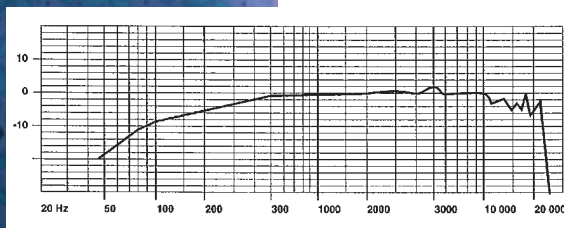

- Slim mini shotgun
- Optimised for speech clarity
- Superior grade components
- Unobtrusive slimline design
- Engineered in high quality brass
- Finished in satin black
- C801E/C801 fitted with a knuckle joint giving both lateral and vertical movement

PROFESSIONAL
MICROPHONE
SYSTEMS

CLOCKAUDIO

C800E/C800 C801E/C801 MINI SHOTGUN PROFESSIONAL MICROPHONE

SPECIFICATIONS

TYPE	Condenser (back electret)	
POLAR PATTERN	Hypercardioid	
FREQUENCY RESPONSE	50 Hz - 18 KHz	
SENSITIVITY	- 47 dB +/- 3 dB at 1 KHz (0 dB = 1 V/Pa)	
IMPEDANCE	"E" Type 200 Ohms Open Ended 1.8 K Ohms	
S/N RATIO	64 dB(A)	
MAXIMUM SPL	125 dB 1% THD	
POWER REQUIREMENTS	"E" Type 9 - 48 volts phantom power Open Ended 1.5 - 9 volts max. through series resistor optimum voltage 6.0V	
SWITCHABLE BASS FILTER	"E" Type - 4 dB per octave at 400 Hz to - 6 dB per octave at 100 Hz	
SWITCHABLE PAD	"E" Type -10 dB	
CABLE	Open Ended	2 metres
TERMINATION	"E" Type PPA Adaptor - Male XLR Open Ended M10 x 1 Thread with shakeproof washer and nut	
DIMENSIONS	C800E	12mm dia. 458mm overall length with W8 windshield - 480mm
	C800	12mm dia. 375mm overall length with W8 windshield - 397mm
	C801	12mm dia. 150mm overall length with W8 windshield - 172mm
	C801E	12mm dia. 262mm overall length with W8 windshield - 285mm
FINISH	Satin Black. Other finishes to special order	
ACCESSORIES	W8 foam windshield included	