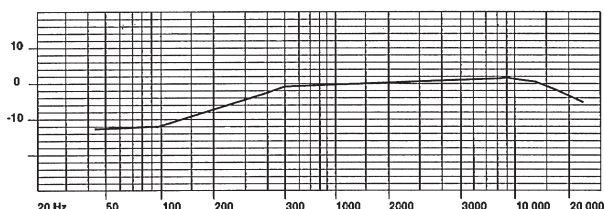

### C850E

TYPE	Condenser (Back electret)	
POLAR PATTERN	Supercardioid	
FREQUENCY RESPONSE	50Hz - 20KHz	
SENSITIVITY	-48dB +/-3dB @ 1KHz (0db = 1V/Pa)	
IMPEDANCE	200 Ohms	
S/N RATIO	68dB (A)	
MAXIMUM SPL	126dB THD 1%	
POWER REQUIREMENTS	9 - 48 Volts Phantom Power	
SWITCHABLE BASS FILTER	-4dB Per Octave at 400Hz to -6dB Per Octave at 100Hz	
TERMINATION	Male 3 Pin XLR	
FINISH	Satin Black	
ACCESSORIES	Windshield and Stand Adaptor fitted with Camera Shoe 5/8" Stand Thread	
DIMENSIONS	21mm (0.83 ins.)	238mm (9.3 ins.)
NETT/SHIPPING WEIGHT	216 gms (7.6 ozs.)	525 gms (18.5 ozs.)
PACKING	350mm x 130mm x 50mm (13.7 ins. x 5.1 ins. x 2.0 ins.)	