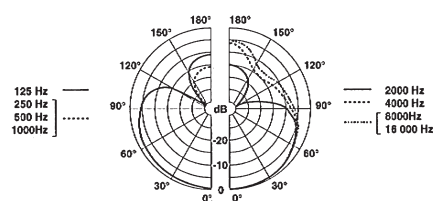

### C850E

TYPE	Condenser (Back electret)	
POLAR PATTERN	Supercardioid	
FREQUENCY RESPONSE	50Hz - 20KHz	
SENSITIVITY	-48dB +/-3dB @ 1KHz (0db = 1V/Pa)	
IMPEDANCE	200 Ohms	
S/N RATIO	68dB (A)	
MAXIMUM SPL	126dB THD 1%	
POWER REQUIREMENTS	9 - 48 Volts Phantom Power	
SWITCHABLE BASS FILTER	-4dB Per Octave at 400Hz to -6dB Per Octave at 100Hz	
TERMINATION	Male 3 Pin XLR	
FINISH	Satin Black	
ACCESSORIES	Windshield and Stand Adaptor fitted with Camera Shoe 5/8" Stand Thread	
DIMENSIONS	21mm (0.83 ins.)	238mm (9.3 ins.)
NETT/SHIPPING WEIGHT	216 gms (7.6 ozs.)	525 gms (18.5 ozs.)
PACKING	350mm x 130mm x 50mm (13.7 ins. x 5.1 ins. x 2.0 ins.)	