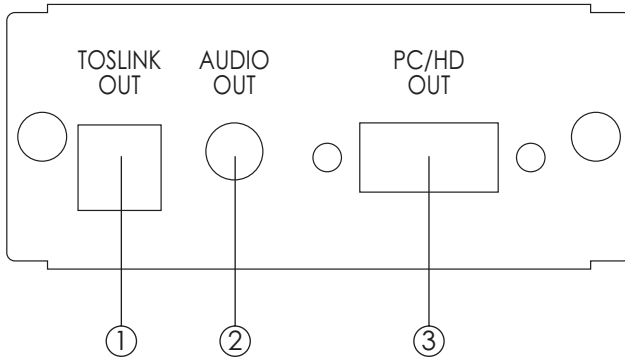

1. Introduction

Cypress CA-COMP50R is the receiver (Rx) unit of Component over CAT5 solution, works with CA-COMPAT (the transmitter), can extend Component signal through CAT-5 cables for a distance up to 50 meters. The installation of Cypress Component over CAT5 is easy and quick, simply place CA-COMP50R next to your display, and get all necessary cables connected to complete and enjoy.

3. Package Contents

- Cypress CA-COMP50R – PC over CAT5 receiver.
- 5V/1A DC power supply adaptor.
- Operation Manual.

4. Operation Controls and Functions

4.1 Front Panel

1. CAT5-In: Connected the video output to the video input of the CAT5 receiver unit using CAT-5 cable.
2. DC 5V/1A: Power input.
3. Power ON/OFF indicator.

4.2 Rear Panel

1. Toslink output: Connected SPDIF output to the display audio input.
2. Audio output: Connected audio R/L output to the display audio input.
3. PC/HD output: Connected the PC/HDMI output port to the PC/HDMI input display.

5. Specifications

Supported resolutions	HD: up to 1080p; PC: up to UXGA
Output audio source ports	Audio L/R or Toslink/SPDIF
input video source port	CAT-5
Power Supply	5V/1A DC (US/EU standards, CE/FCC/UL certified)
Dimensions (mm)	99.5(W) x 77(D) x 32.5(H)
Weight(g)	200
Chassis Material	Metal
Silk Skin Color	Black/Silver
Operating Temperature	Operating from 0°C ~ 70°C