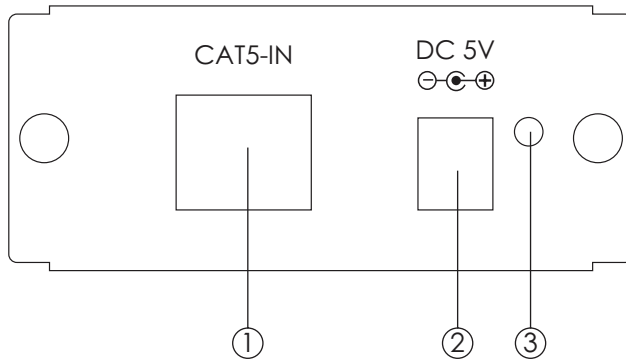

1. Introduction

Cypress CA-COMP50R is the receiver (Rx) unit of Component over CAT5 solution, works with CA-COMPAT (the transmitter), can extend Component signal through CAT-5 cables for a distance up to 50 meters. The installation of Cypress Component over CAT5 is easy and quick, simply place CA-COMP50R next to your display, and get all necessary cables connected to complete and enjoy.

2. Features

- Supports PC/RGB and HD/YCbCr/YPbPr format output.
- Supports CAT-5 cable.
- Supports high definition (HD) output source up to 1080P.
- Supports PC output source up to UXGA.
- The output signal will depend on the input source.
- Easy to install and simple to operate.

3. Package Contents

- Cypress CA-COMP50R – PC over CAT5 receiver.
- 5V/1A DC power supply adaptor.
- Operation Manual.

4. Operation Controls and Functions

4.1 Front Panel

1. CAT5-In: Connected the video output to the video input of the CAT5 receiver unit using CAT-5 cable.
2. DC 5V/1A: Power input.
3. Power ON/OFF indicator.

5. Specifications

Supported resolutions	HD: up to 1080p; PC: up to UXGA
Output audio source ports	Audio L/R or Toslink/SPDIF
input video source port	CAT-5
Power Supply	5V/1A DC (US/EU standards, CE/FCC/UL certified)
Dimensions (mm)	99.5(W) x 77(D) x 32.5(H)
Weight(g)	200
Chassis Material	Metal
Silk Skin Color	Black/Silver
Operating Temperature	Operating from 0°C ~ 70°C