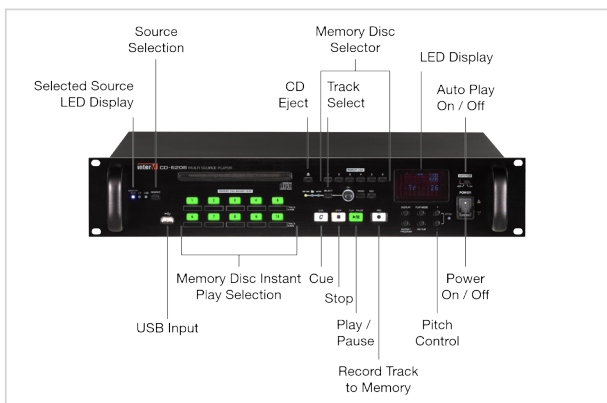

RS-232 Control Port:

The CD6208 supports RS-232 connectivity for integration with AV control systems such as AMX / Crestron / InterM & 3rd Party control systems.

Digital and Analogue Outputs:

This multi format audio player features a variety of both digital and analogue outputs including Coax, Optical, stereo XLRs, mono XLR and stereo RCAs

Features:

- Virtual 6 CD Disc Storage
- 10 x 'Instant Key' for disc memory instant replay
- Memory Playback
- Instant / Auto Play / Pitch / Cue
- USB Drive input for audio file playback
- Supports multi-format decoder incl. CDA, WMA, MP3 and WAV
- Front Panel LED Display for Track Selection, Volume Level, etc
- High quality headphone output
- RS-232 Control port compatible with AMX, Crestron and other AV control systems
- Multi Input / Output formats including SPDIF and Optical
- STEREO(RCA,XLR), MONO(XLR) Output
- Auto Play (Selectable CD/USB/MEM)
- CUE Function
- 20-step Pitch Control