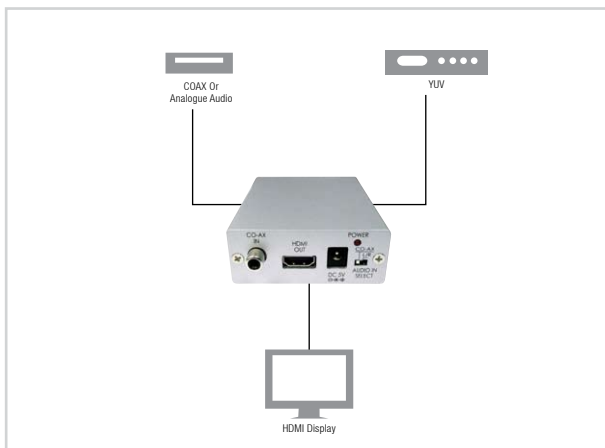

• **CP-281H: YUV to HDMI Format Converter**

Convert any YUV signal (either YPbPr or YCbCr) plus digital coaxial or stereo audio to HDMI.

There are two versions of this unit to choose from to match the audio connection you require (the alternative, CP-280H, has Toslink audio).

Features:

- Compliant with HDMI 1.2, HDCP 1.1 and DVI 1.0 standards
- Analogue YCbCr/YPbPr & Digital Audio (coaxial) & stereo audio
- Resolutions up to and including 1080p
- Combining digital or stereo audio with HDMI signal

Specifications:

Model:	CP-281H
Inputs	3 x phono (RCA) - YUV + 1 x Coaxial, 1 x 3.5mm stereo jack plug
Outputs	HDMI female port
Power	5v DC
Dimensions	76.7(W) x 30(H) x 105(D) mm
Weight	0.5kg