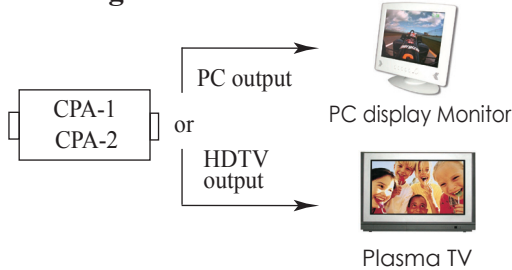

1. Introduction

CPA-1/CPA-2 is a PC or HDTV test pattern generator you can test display CRT, LCD Monitor, LCD TV, PDP, Projector, HDTV. CPA-1 is analog output. CPA-2 is DVI digital output .

2. Features

1. Simple and easy use.
2. Built in all PC / HDTV output format.
3. Many kinds of pattern such as color bar, staircase, crosshatch, character, multiburst and so on.

3. Connector Block Diagram

4. Operation Controls and Functions

Mode: Select the output resolution.

+ or - : Select the test pattern signal such as color bar, staircase, multiburst.

Press " mode, - " : Reset the output resolution to 480p / color bar.

Press " -, + " : Reset the output to XGA / color bar.

Front and Rear Panel:

5. Specifications

	CPA-1	CPA-2
Output Format	RGBHV, YPbPr	RGBHV
Output Connector	HD 15 Female	29-pin-D shell connector
Output Singnal	RGB @ 0.7Vp-p, H&V Sync @ 3Vp-p, Y @ 1Vp-p, Pb,Pr @ 0.7Vp-p 75 ohm	Digital
Weight	240 grams	270 grams
Dimensions - HxWxD	146 x 77 x 30 mm	161 x 77 x 30 mm
Power Source	5VDC @ 2A	

6. What's Included

The following items are included in the standard shipping package.

1. PC/HDTV pattern generator.
2. 15 PIN D-sub to D-sub cable x 1 /CPA-1.
3. 15 PIN D-sub to YPbPr 3 RCA Cable x 1 /CPA-1 / Option.
4. DVI to DVI digital cable x1 / CPA-2.
5. AC power adaptor DC 5V 2A.