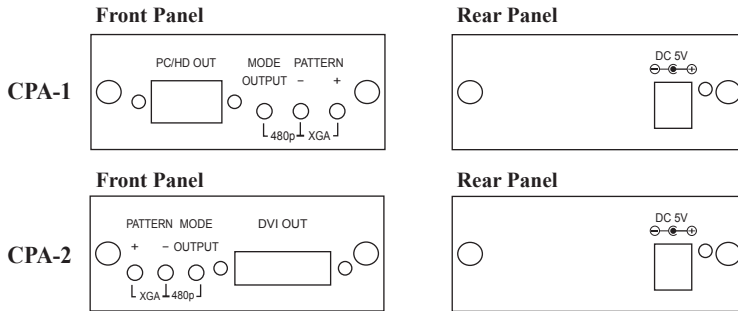

3. Connector Block Diagram

4. Operation Controls and Functions

Mode: Select the output resolution.

+ or - : Select the test pattern signal such as color bar, staircase, multiburst.

Press " mode, - " : Reset the output resolution to 480p / color bar.

Press " -, + " : Reset the output to XGA / color bar.

Front and Rear Panel:

5. Specifications

	CPA-1	CPA-2
Output Format	RGBHV, YPbPr	RGBHV
Output Connector	HD 15 Female	29-pin-D shell connector
Output Singnal	RGB @ 0.7Vp-p, H&V Sync @ 3Vp-p, Y @ 1Vp-p, Pb,Pr @ 0.7Vp-p 75 ohm	Digital
Weight	240 grams	270 grams
Dimensions - HxWxD	146 x 77 x 30 mm	161 x 77 x 30 mm
Power Source	5VDC @ 2A	