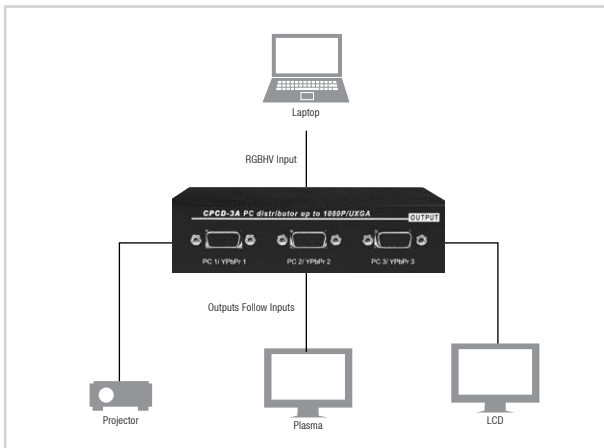

● **CPCD-3A: 1-to-3 HD/VGA + Audio Distribution Amplifier**

A three-way VGA splitter with audio, which will also accept YPbPr & YCbCr via the 15-pin D-sub input.

**Features:**

- Supports: RGBHV (PC) or HDTV progressive scan component (YPbPr) input signal via 15pin D sub connection
- Supports PC/HDTV resolution up to UXGA/1080p
- Accepts one VGA or HD component input and splits the signal into 3 buffered and identical outputs
- Supports stereo audio input and splits the signal into 3 identical outputs via 3.5mm mini-stereo connector

**Specifications:**

Model:	CPCD-3A
Inputs	15pin D sub and 3.5mm stereo audio jack plug
Outputs	3 buffered sets of 15pin D sub 1 x 3.5mm stereo jack plug
Power	5v DC
Dimensions	150(W) x 38(H) x 141(D) mm
Weight	0.8kg