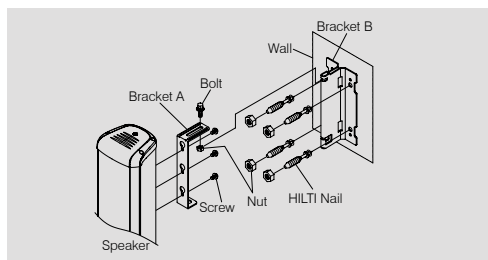

### Features:

- Stylish new design
- Robust construction
- Multi-position mounting bracket
- 100v Power taps (rated and ½ power)
- Screw terminal connection

### Multi-position Mounting Bracket:

### Specifications:

Model:	CU420:	CU440:
Rated Power	20W (500Ω) / 10W (1000Ω)	40W (250Ω) / 20W (500Ω)
Frequency Response	180Hz ~ 14KHz	180Hz ~ 14KHz
SPL @ 1W/1m	94dB	97dB
Dimensions	156(W) x 400(H) x 129(D)mm	156(W) x 600(H) x 129(D)mm
Weight	3kg	5kg