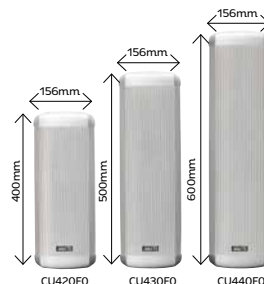

Available in 20W, 30W and 40W versions, these professional column speakers feature an IP protection rating of IP34 (or 'splash proof').

#### Features:

- Stylish new design
- Robust construction
- Multi-position mounting bracket
- 100v Power taps (rated and ½ power)
- Screw terminal connection
- IP 34 Rating

Specifications	CU420F/CU430F/CU440F
Rated Power	CU420F: 20W (500Ω)/10W (1000Ω) CU430F: 30W (330Ω)/15W (660Ω) CU440F: 40W (250Ω)/20W (500Ω)
Frequency Response	CU420F: 180Hz ~ 14kHz CU430F: 180Hz ~ 14kHz CU440F: 180Hz ~ 14kHz
SPL @ 1W/1m	CU420F: 94dB CU430F: 95dB CU440F: 97dB
Dimensions	CU420F: 156(W) x 400(H) x 129(D)mm CU430F: 156(W) x 500(H) x 129(D)mm CU440F: 156(W) x 600(H) x 129(D)mm
Weight	CU420F: 3kg CU430F: 4.8kg CU440F: 5kg

\*All speakers have a Depth of 129mm