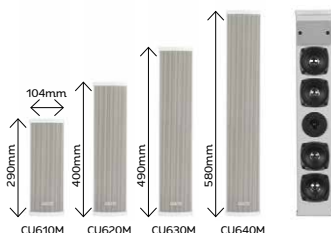

Ideal for church, mosque, classroom, retail and corridor installations, the high quality 100v line column speakers are available in 10, 20, 30 and 40 watt versions and are supplied complete with mounting brackets.

Features:

- Designed for indoor audio installations
- Slimline, discreet design
- Multi-position mounting bracket
- 100v Power taps (rated and ½ power)
- Screw terminal connection
- Aluminium alloy construction
- 2-way speaker driver system

Specifications CU610M/620M/630M/640M

Rated Power	CU610M: 10W CU620M: 20W CU630M: 30W CU640M: 40W
Impedance	CU610M: 10kΩ / 2kΩ CU620M: 500Ω / 1kΩ CU630M: 330Ω / 660Ω CU640M: 250Ω / 500Ω
Frequency Response	220Hz ~ 15kHz
SPL @ 1W/1m	CU610M: 87dB CU620M: 90dB CU630M: 91dB CU640M: 93dB
Casing	Aluminium
Operating Temperature	-10° ~ +40°C
Dimensions	CU610M: 104(W) x 290(H) x 86(D) mm CU620M: 104(W) x 400(H) x 86(D) mm CU630M: 104(W) x 490(H) x 86(D) mm CU640M: 104(W) x 580(H) x 86(D) mm
Weight	CU610M: 1.45kg CU620M: 2.35kg CU630M: 2.85kg CU640M: 3.35kg

*All speakers have a Depth of 86mm & Width of 104mm