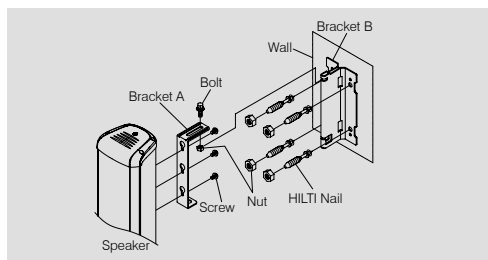

Finished in matt white, the units also feature perforated steel grille and are supplied with multi-position wall bracket.

### Features:

- Attractive slimline design
- Multi-position bracket
- 100v Power taps (rated and ½ power)
- Screw terminal connection

### Specifications:

Model:	CU920:	CU930:	CU940:
Rated Power	20W (500Ω) / 10W (1000Ω)	30W (333Ω) / 15W (660Ω)	40W (250Ω) / 20W (500Ω)
Frequency Response	220Hz ~ 15kHz	220Hz ~ 15kHz	220Hz ~ 15kHz
SPL @ 1W/1m	90dB	91dB	93dB
Enclosure Material	Aluminium	Aluminium	Aluminium
Dimensions	104(W) x 400(H) x 86(D)mm	104(W) x 490(H) x 86(D)mm	104(W) x 580(H) x 86(D)mm
Weight	2.35kg	2.85kg	3.35kg