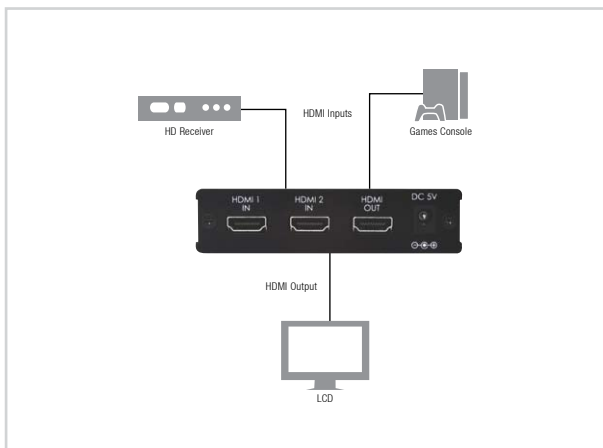

• **EL-21SY: v1.3 HDMI 2-Way Switcher**

The EL-21SY is a high performance HDMI switcher. It allows two HDMI sources to share one HDTV display.

Simply press the button to select your desired HDMI source to display on your HD display.

For v1.3 HDMI specified equipment, the EL-21SY will auto-switch when the sources are turned on/off.

Features:

- v1.3 HDMI, HDCP 1.1 and DVI 1.0 compliant
- HDMI 2-way Switcher
- Resolutions Supported:
 - PC - VGA, SVGA, XGA, SXGA, UXGA & WUXGA (1920x1200)
 - HDTV - 480i, 576i, 480p, 576p, 720p, 1080i, 1080p and 1080p 24fps
- High Definition Audio supported - Dolby TrueHD, Dolby Digital Plus and DTS-HD Master Audio plus LPCM
- Auto signal enhancement feature can improve signal quality after long distance transmission
- Auto-switch design
- Supports 'Deep Colour' (10, 12, & 16 bit)
- 3D Ready

Specifications:

| | |
|-------------------|---|
| Model: | EL-21SY |
| Input | 2 x HDMI |
| Output | 1 x HDMI |
| Power | 5V/2.6A DC (US/EU standards, CE/FCC/UL certified) |
| Dimensions | 101(W) x 25(H) x 92(D) mm |
| Weight | 0.38kg |