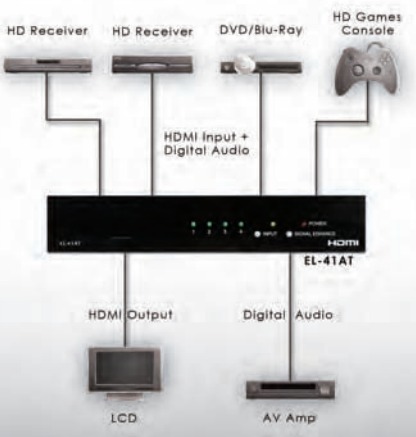

EL-41AT

v1.3 HDMI & Digital Audio 4-way Switcher

Each switcher in the Elector Range is compatible to v1.3 HDMI specifications, supporting up to 16 bit Deep Colour together with High Definition audio. The EL-41AT has additional independent digital audio on all HDMI inputs and outputs.

Features

- v1.3 HDMI, HDCP 1.1 and DVI 1.0 compliant.
- HDMI & Digital Audio 4-way Switcher.
- Resolutions Supported:
 - PC - VGA, SVGA, XGA, SXGA, UXGA & WUXGA (1920x1200).
 - HDTV - 480i, 576i, 480p, 576p, 720p, 1080i, 1080p and 1080p24fps.
- High Definition Audio supported - Dolby TrueHD, Dolby Digital Plus and DTS-HD Master Audio plus LPCM.
- Auto signal enhancement feature can improve signal quality after long distance transmission.
- IR Remote Control.
- Supports 'Deep Colour' (10, 12 & 16 bit).
- 3D Ready.

Specifications

Input:	4 x HDMI 4 x Coaxial (RCA) 4 x Optical (Toslink)
Output:	1 HDMI 1 x Coaxial (RCA) 1 x Optical (Toslink)
Power:	5V/2.6A DC (US/EU standards, CE/FCC/UL certified)
Dimensions:	240mm (W) x 110mm (D) x 50mm (H)
Gross Weight:	960g
Net. Weight:	640g
Packaging:	Retail Box with Sleeve.