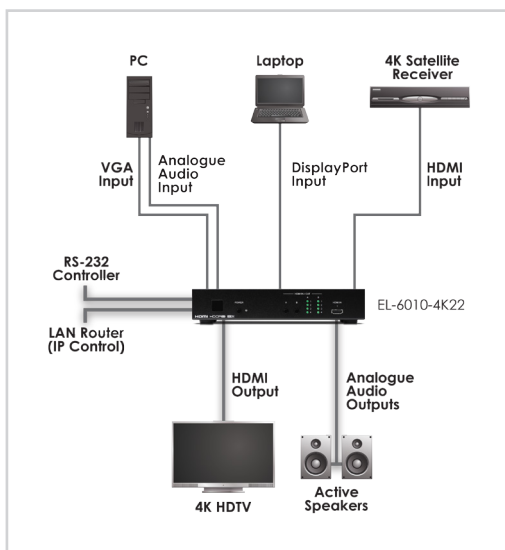

• **EL-6010-4K22: HDMI / VGA/ DisplayPort to HDMI Scaler**

Ideal for boardroom or classroom applications, the **EL-6010-4K22** is a multi-format scaler with HDMI, VGA, and DisplayPort inputs scaling to the HDMI output. With the **EL-6010-4K22** an installer can scale the input from the connected source device to a HDMI resolution suitable for the connected HDMI display, up to a maximum output resolution of 4K@60Hz (YUV 4:4:4).

A selection of adjustment options you are likely to need when accommodating different sources are built-in, including a wide array of aspect ratio settings as well as contrast, brightness, saturation, hue and sharpness settings directly on the device. The **EL-6010-4K22** also has an analogue speaker output for ease of integration when used as part of a conference centre, classroom or public venue system.

**Features:**

- Supports multiple input formats - HDMI, DisplayPort and VGA
- HDMI 2.0, HDCP 2.2, HDCP 1.4 and DVI 1.0 compliant
- Supports video resolutions up to 4K@60Hz (YUV 4:4:4)
- Auto source detection : Automatically switches to the most recently connected input
- Wide range of aspect ratio settings including: full screen, 16:9, 16:10 and 4:3
- Direct adjustment of contrast, brightness, hue and saturation
- Audio mute function
- Analogue stereo audio output with volume control
- EDID management support
- Comprehensive user interface options including : Front panel with OSD, WebGUI, telnet, RS-232, and IR remote