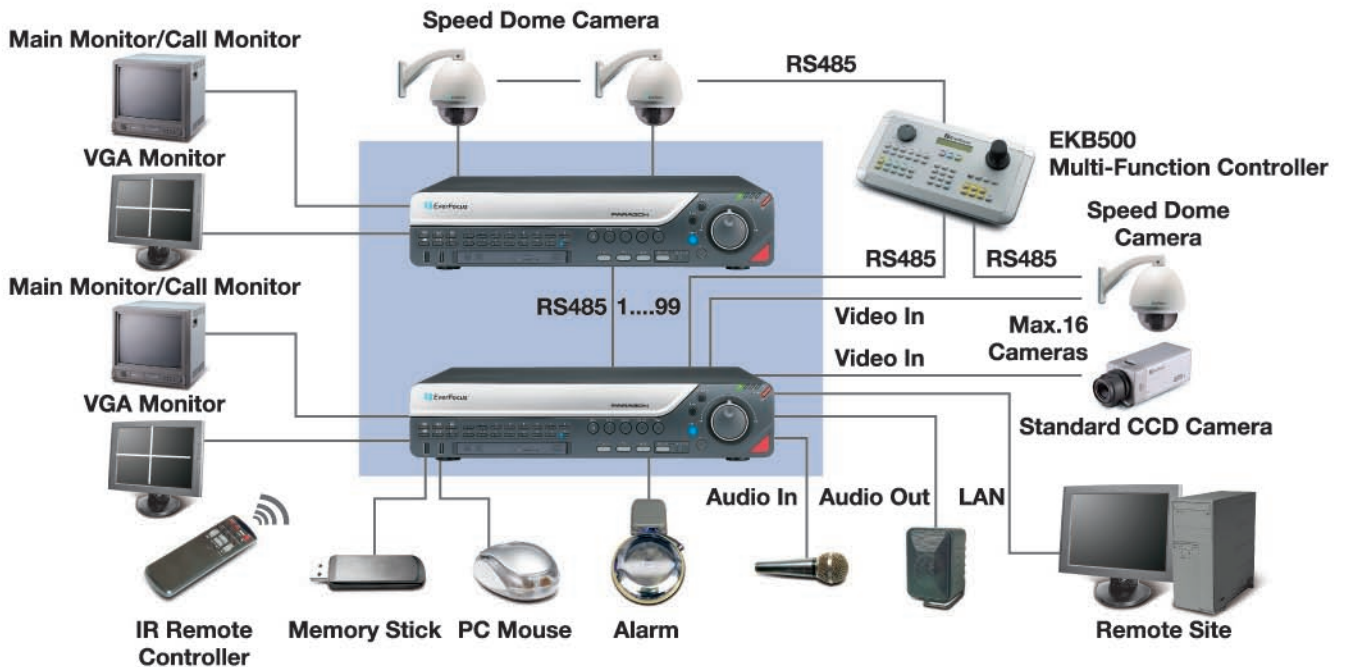

### Multiple Control Inputs

The **PARAGON™** Series offers multiple different control options. Choose from USB mouse, front panel keys, handheld infrared remote, EKB500 keyboard, or any combination of the above. Each of these makes use of the DVR's simple interactive interface.

## System Configuration