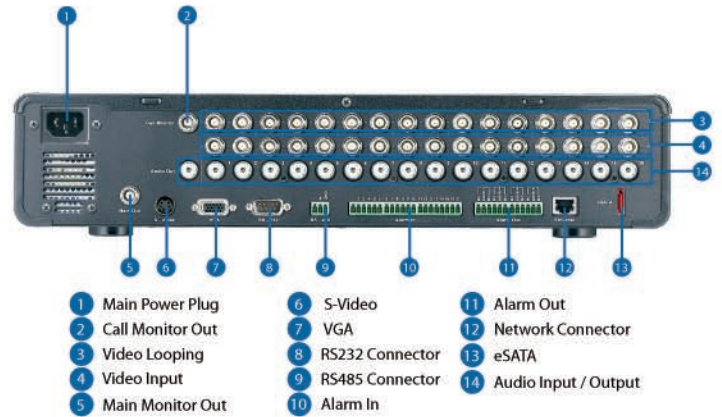

Back Panel Design