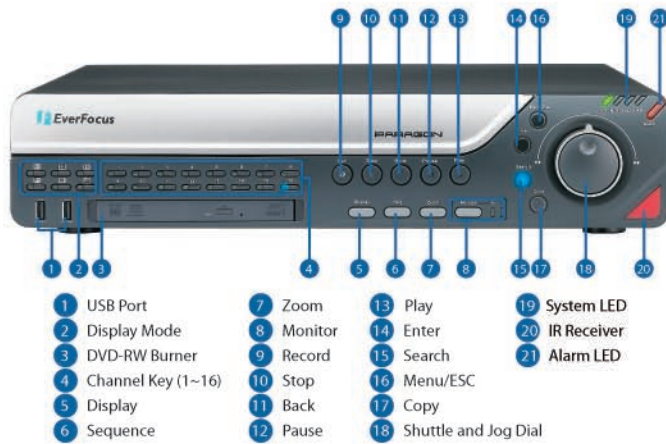

Major Operating Control

Front Panel Design