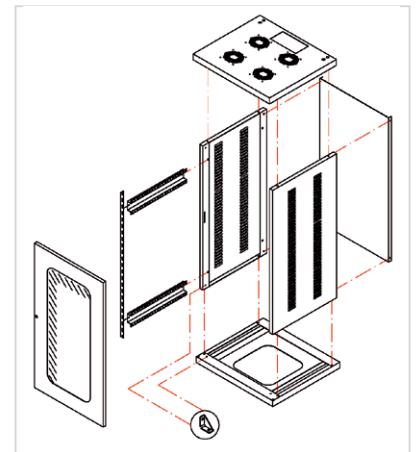

Adjustable 19" profiles in both the front and rear of the enclosure allow flexibility for fitting equipment of various sizes into the housing.

A locking glazed door is also supplied to stop any unauthorised access to the enclosure contents. Further standard features include height adjustable feet, steel rear panel, removable access plate in bottom of enclosure and venting in the sides and top panels to assist with equipment cooling.

A full range of accessories is available (see pages 196 ~ 200).

Features:

- Self assembly (flatpack)
- High quality manufacture
- Adjustable 19" profiles (front & rear)
- Locking glazed door
- Adjustable feet
- Cable access via bottom plate
- Venting
- Stable when assembled
- 5 sizes available

Hi-tech rack cabinet, self-assembly kit, composed of:

- one base (L:595/D:525mm) with cable access (300 x 300 mm) and 4 attachments with M10 thread
- one roof (L:595/D:525mm) with cable access (200 x 100 mm), provided to install up to 4 fans
- two sides with vent slots
- one rear cover panel
- one lockable steel door with plexiglass panel, which can be hung either left or right handed as desired (2 x keys)
- four "omega"-section bars for adjustment in depth of vertical rack strips;
- four "L"-section vertical 19" rack strips
- four 90° fixing squares
- four adjustable levelling feet
- set of mounting hardware
- assembly instructions

Specifications:

Model:	01511	01512	01513	01514	01515
Usable Height	12U	18U	22U	36U	40U
Master Pack	A: 0.057m³, 22kg B: 0.035m³, 18kg	A: 0.057m³, 22kg B: 0.055m³, 26.8kg	A: 0.057m³, 23kg B: 0.068m³, 31.3kg	A: 0.057m³, 24kg B: 0.071m³, 20kg C: 0.072m³, 21.6kg	A: 0.057m³, 24kg B: 0.072m³, 27kg C: 0.071m³, 24.5kg
Mounting Height	532mm	800mm	978mm	1600mm	1778mm
External Height	616mm	884mm	1062mm	1684mm	1862mm
Internal Depth	450mm (max)	450mm (max)	450mm (max)	450mm (max)	450mm (max)
External Depth	525mm	525mm	525mm	525mm	525mm
Weight	37.6kg	46.5kg	53.3kg	60.9kg	70.8kg