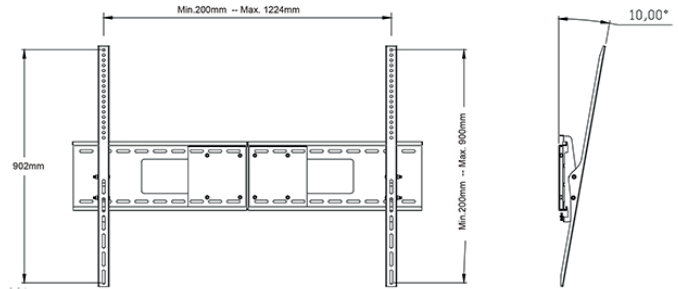

Ready when you are.

M Universal Wallmount Tilt HD 1200x900

Art No: **MB0926**

The Multibrackets M Universal Tilt HD is a versatile wall mount for large display installations. With its smart design the mount can be used for both landscape and portrait installations. With a max weight capacity of 125kg's it can handle screens up to 110". With a wide

VESA range of 1200x900 it can also handle most VESA specifications large screens are using.

- Tilt angle can be adjusted without removing the screen.
- Slim 75mm distance to wall
- Heavy Duty (HD) 125kg max load

SPECIFICATIONS

M Universal Wallmount Tilt HD MAX 1200x900	
For screen size:	63-110"
Universal & VESA standard:	Max VESA 1200x900mm
EAN:	7 350 073 730 926
Colour:	Black
Max load:	125 kg
Net weight:	12,5 kg
Gross weight:	13,5 kg
Distribution package:	1 pcs
Warranty:	5 years
Distance to wall:	(min-max) 75-113mm