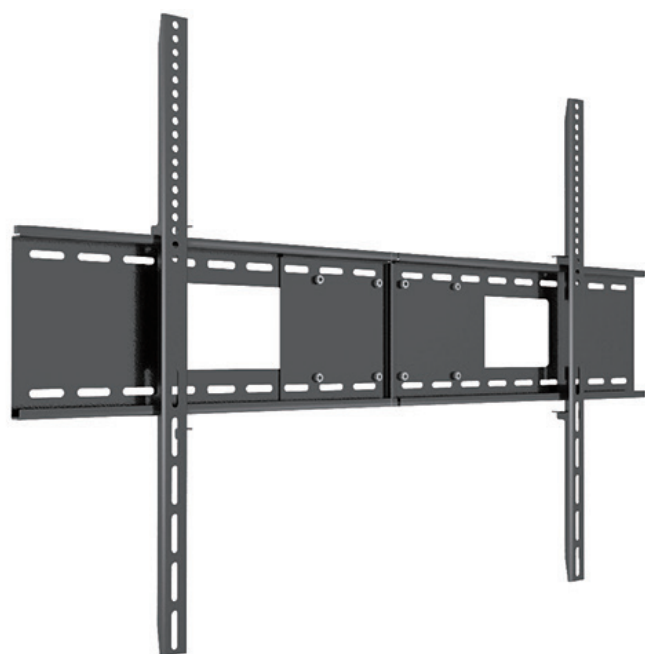

Ready when you are.

M Universal Wallmount Fixed HD 1200x900

Art No: **MB0940**

The Multibrackets M Universal Fixed HD is a versatile wall mount for large display installations. With its smart design the mount can be used for both landscape and portrait installations. With a max weight capacity of 125kg's it can handle screens up to 110". With a wide

VESA range of 1200x900 it can also handle most VESA specifications large screens are using.

- To be used in both landscape and portait installations.
- Slim 45mm distance to wall
- Heavy Duty (HD) 125kg max load

SPECIFICATIONS

M Universal Wallmount Fixed HD MAX 1200x900	
For screen size:	60-110"
Universal & VESA standard:	Max VESA 1200x900mm
EAN:	7 350 073 730 940
Colour:	Black
Max load:	125 kg
Net weight:	10,5 kg
Gross weight:	11,8 kg
Distribution package:	1 pcs
Warranty:	5 years
Distance to wall:	45mm