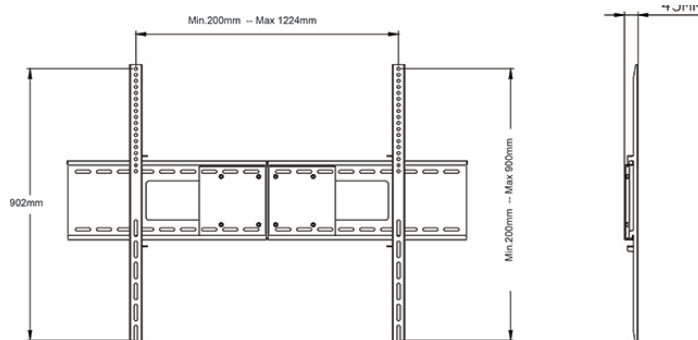

Ready when you are.

M Universal Wallmount Fixed HD 1200x900

Art No: **MB0940**

The Multibrackets M Universal Fixed HD is a versatile wall mount for large display installations. With its smart design the mount can be used for both landscape and portrait installations. With a max weight capacity of 125kg's it can handle screens up to 110". With a wide

VESA range of 1200x900 it can also handle most VESA specifications large screens are using.

- To be used in both landscape and portait installations.
- Slim 45mm distance to wall
- Heavy Duty (HD) 125kg max load

SPECIFICATIONS

M Universal Wallmount Fixed HD MAX 1200x900	
For screen size:	60-110"
Universal & VESA standard:	Max VESA 1200x900mm
EAN:	7 350 073 730 940
Colour:	Black
Max load:	125 kg
Net weight:	10,5 kg
Gross weight:	11,8 kg
Distribution package:	1 pcs
Warranty:	5 years
Distance to wall:	45mm