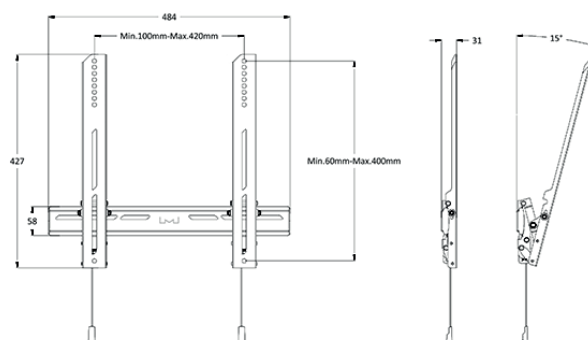

Ready when you are.

M Universal Wallmount Tilt Air Medium

Art No: **MB0988**

Fingertip tilt allows for easy TV adjustments, without tools. The mount tilts your TV for easy cable access or to reduce glare. When installed the TV can slide from side-to-side for perfect positioning on the wall.

Easy release your TV via safety straps well hidden behind the TV with smart magnets. Beautifully engineered, creating a "free floating" impression. Adjust the TV without tools.

SPECIFICATIONS

M Universal Wallmount Tilt Air Medium	
For screen size:	32-42"
Universal & VESA standard:	400x400 mm
Article No:	7 350 073 730 988
Colour:	Black
Max load:	30 kg
Net weight:	1,8 kg
Gross weight:	2,6 kg
Distribution package:	8 pcs
Distribution package net weight:	14,4 kg
Distribution package gross weight:	21,4 kg
Warranty:	5 years
Distance to wall:	31mm
Tilt:	(min-max) 0°-15°