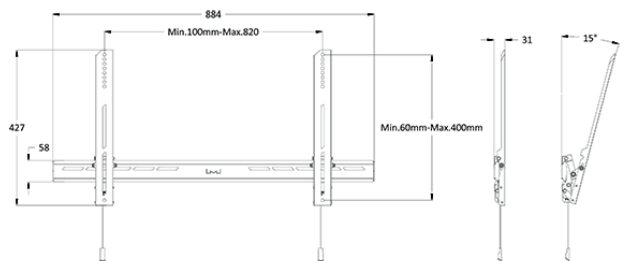

Ready when you are.

M Universal Wallmount Tilt Air Large

Art No: **MB0995**

Fingertip tilt allows for easy TV adjustments, and mount tilts TV back for easy cable access. TV can slide from side-to-side for perfect positioning on the wall. Easy release via and safety tab provides a safe and easy connection you can hear.

- Beautifully engineered, creating a "free floating" impression when viewed from the side
- The smart low profile wallmount still gives enough space for cables and cooling
- Adjust the TV without tools

SPECIFICATIONS

M Universal Wallmount Tilt Air Large	
For screen size:	32-65"
Universal & VESA standard:	800x400 mm
EAN:	7 350 073 730 995
Colour:	Black
Max load:	30 kg
Net weight:	2,2 kg
Gross weight:	3,2 kg
Distribution package:	8 pcs
Distribution package net weight:	17,6 kg
Distribution package gross weight:	26,6 kg
Warranty:	5 years