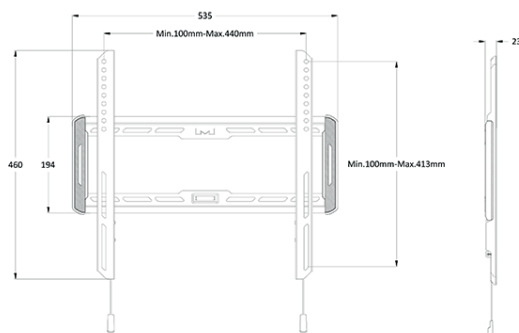

Ready when you are.

M Universal Wallmount Fixed Medium

Art No: **MB1008**

The Multibrackets M Universal Wallmount Fixed is a low profile fixed wall mount for 32" – 42" flat-panel TVs up to 50 Kg's. Its flush design allows it to sit just 23mm from the wall focusing looks on your TV and not the mount. Its solid construction of steel is both strong and durable. After installation the TV can slide left and right

on wall plate after mounting and thus give the end-user a possibility to perfect position the TV after installing it. The quick release straps on the mounting brackets stays hidden with Multibrackets Smart magnet system, but are when needed easily pulled down to unlock the TV from the wall plate for cable access.

SPECIFICATIONS

M Universal Wallmount Fixed Medium	
For screen size:	32-42"
Universal & VESA standard:	400x400 mm
EAN:	7 350 073 731 008
Colour:	Black
Max load:	50 kg
Net weight:	1,51 kg
Gross weight:	2,3 kg
Distribution package:	8 pcs
Distribution package net weight:	12,1 kg
Distribution package gross weight:	18,5 kg
Warranty:	5 years
Distance to wall:	23mm