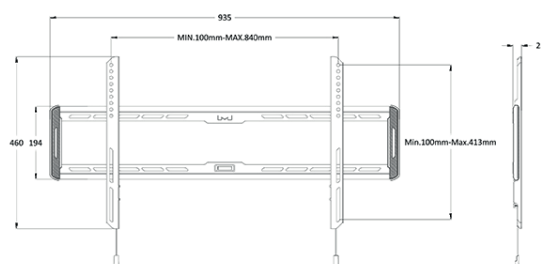

# M Universal Wallmount Fixed Large

Art No: **MB1015**

The Multibrackets M Universal Wallmount Fixed Large is a low profile fixed wall mount for 32" – 65" flat-panel TVs up to 60Kg's. Its flush design allows it to sit just 23mm from the wall focusing looks on your TV and not the mount. Its solid construction of steel is both strong and durable. After installation the TV can slide left and

right on wall plate after mounting and thus give the end-user a possibility to perfect position the TV after installing it. The quick release straps on the mounting brackets stays hidden with Multibrackets Smart magnet system, but are when needed easily pulled down to unlock the TV from the wall plate for cable access.

## SPECIFICATIONS

M Universal Wallmount Fixed Large	
For screen size:	32-65"
Universal & VESA standard:	800x400 mm
Article No:	7 350 073 731 015
Colour:	Black
Max load:	60 kg
Net weight:	2 kg
Gross weight:	2,9 kg
Distribution package:	8 pcs
Distribution package net weight:	16kg
Distribution package gross weight:	24kg
Warranty:	5 years
Distance to wall:	23mm