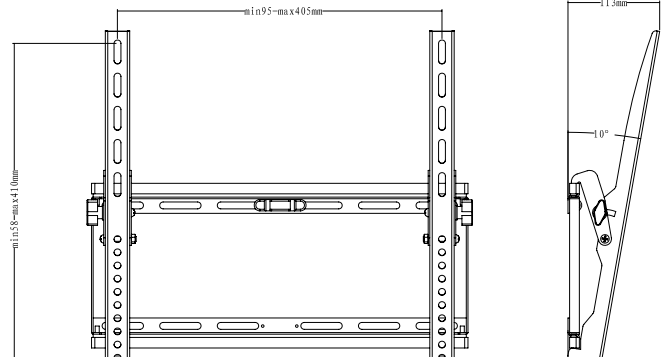

# M Universal Tilt Wallmount Black Medium

Art No: **MB4012**

The M Universal Tilt Wallmount includes a tilt function as a complement to the rigid mount for your screen. This wallmount gives you an optimized viewing experience with any screen weighing up to 75 kgs. M Universal Tilt Wallmount has an elegant design

making it one of the best looking high performance wall mounts of its kind.

- M Universal Tilt Wallmount has a built in tilt function.
- M Universal Tilt Wallmount has a built in bubble level.
- Comes in two different sizes – medium and large.

### M Universal Tilt Wallmount Black Medium

For screen size: 32-47"

Universal & VESA standard: 200x100 200x200 300x200 300x300 400x200 400x400 mm

EAN: 7 350 022 734 012

Colour: Black

Max load: 75 kg

Distribution package: 5 pcs

Warranty: 5 years

Distance to wall: (min-max) 45-113mm