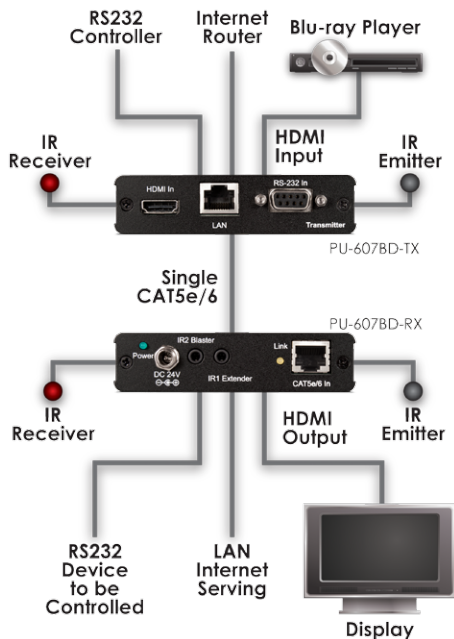

The PU607BDTX Transmitter's bi-directional PoE function will allow Power-over-Ethernet to be sent by either the transmitter or receiver – whichever balun has easier access to power – providing power to its 'counterpart' balun at the other end of the line.

This feature can be particularly useful when used in conjunction with the CYP PU-607BDWP-TX or PU-607BDWP-RX Wall Plate Balun versions, where PoE supply from the Cat cable negates the need for placing a large/unsightly plugtop power supply next to the wallplate device.

Features:

- Supports all v1.4 HDMI resolutions including 4K
- Supports uncompressed video/audio up to 10.2Gbps
- Common supported resolutions : HDTV: 480p, 576p, 720p, 1080i, 1080p, 1080p24; PC: VGA, SVGA, XGA, WXGA, SXGA, UXGA, WUXGA
- HDMI, HDCP, & DVI compliant
- Supports HDCP repeating and CEC functions
- Uncompressed data transfer over single CAT cable (100m - CAT6/7; 80m - CAT5e)
- Uncompressed video 1080p, 60Hz, 48bits
- Audio support up to 7.1CH & Dolby TrueHD, DTS-HD
- 5-Play convergence: HDMI, LAN, Bi-Directional POE & Control (IR & RS232)
- Supports 3D signals
- Supports Bi-Directional Power over Ethernet (PoE)
- Note : Only compatible with PU-607BD-TX & PU-607BDWP-TX Transmitters

Specifications:

Model:	PU-607BD-TX
Inputs:	1x HDMI [1x HDMI Uncompressed AV and Data] 1x 9pin Dsub [1x RS-232 Data] 1x 3.5mm Stereo mini-jack [1x Infra Red Emitter] 1x RJ45 [1x Ethernet (I/O) IP]
Outputs:	1x RJ45 [1x HDMI & Proprietary Data] 1x 3.5mm Stereo mini-jack [1x Infra Red Receiver]
PSU:	24V / 1.25A
Dimensions:	100(W) x 25(H) x 115(D) mm
Net. Weight:	260g