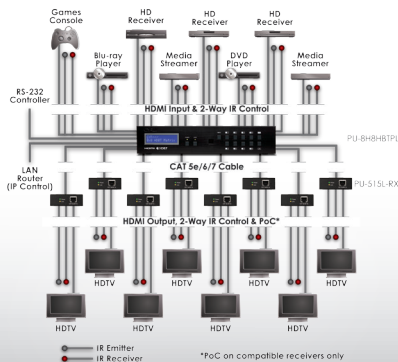

PU-8H8HBTP LITE New Product

8 x 8 HDMI HDBaseT™ LITE Matrix with PoC

USE WITH PU-515PL-RX FOR PoE

The PU-8H8HBTP LITE is an 8x8 HDMI HDBaseT™ Lite with PoC (power over cable) Matrix. Installers can switch and distribute up to 8 HDMI sources, and 2-Way IR to lengths of up to 60m using CAT5e/6/7 cable infrastructure. Control of the matrix is via IP, RS-232, IR remote, or manual selection buttons. This single box solution will enable an installer to confidently integrate an eight zone multi-room AV system. The PU-8H8HBTP LITE is designed to be used with the PU-515PL-RX Receiver which enables the use of 2-Way IR control feature and which can utilise PoC capabilities of the matrix.

FEATURES

- Supports all v1.4 HDMI resolutions
- Supports uncompressed video/audio up to 10.2Gbps
- Common supported resolutions: HDTV: 480p, 576p, 720p, 1080i, 1080p, 1080p24; PC: VGA, SVGA, XGA, WXGA, SXGA, UXGA, WUXGA
- HDMI, HDCP and DVI compliant
- High Definition Audio supported: Dolby TrueHD, Dolby Digital Plus and DTS-HD Master Audio plus LPCM (up to 192kHz)
- Uncompressed data transfer over single CAT cable (60m via CAT5e/6/7)
- Supports HDMI input up to 15m 1080p 8bit or 10m 1080p 12bit
- Supports RS-232, 2-Way IR, Manual Selection Buttons, and HDMI CEC control pass through
- Selectable EDID settings - TV (downstream) and STD (fixed)
- Compact 2U Rack mount design
- Supports IP control
- Supports 3D signals
- Supports Power over Cable (PoC) providing power to compatible receivers