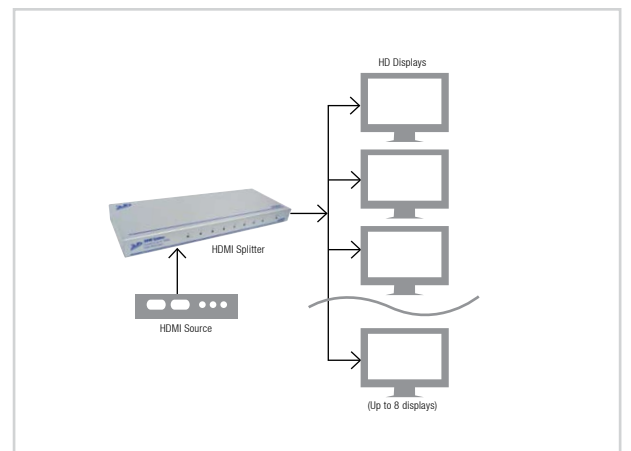

- **SP-H00102-0B:** 2 Port HDMI Splitter
- **SP-H00104-0B:** 4 Port HDMI Splitter
- **SP-H00108-0B:** 8 Port HDMI Splitter

Our HDMI Splitter Series provides a simple, high performance solution to broadcast a single HDMI source to 2, 4 or 8 output displays, therefore providing multiple displays of a single HDMI source such as Blu-ray player, HD TV, PS3, etc.

Features:

- Conforms to HDMI 1.3 specifications
- Fully HDCP 1.1 compliant
- 2, 4 or 8 HDMI display outputs from 1 HD source
- Maximum broadcast distance of 30 metres

SP-H00102-0B

SP-H00104-0B

SP-H00108-0B

Specifications:

Model:	SP-H00102-0B	SP-H00104-0B	SP-H00108-0B
Description	2 port HDMI Splitter	4 port HDMI Splitter	8 port HDMI Splitter
Video Support	480i/720i/480p/720p/1080i/1080p	480i/720i/480p/720p/1080i/1080p	480i/720i/480p/720p/1080i/1080p
Transmission	Full HD (1080p) ~ 30m	Full HD (1080p) ~ 30m	Full HD (1080p) ~ 30m
EDID Emulation	Yes	Yes	Yes
Input	HDMI x 1	HDMI x 1	HDMI x 1
Output	HDMI x 2	HDMI x 4	HDMI x 8
HDMI Connector	HDMI Type A (19-pin female)	HDMI Type A (19-pin female)	HDMI Type A (19-pin female)
Display LED	2	4	8
Power Supply	5v / 1A DC	5v / 2.6A DC	5v / 2.6A DC
Maximum Cable Distance	30m	30m	30m
Dimensions	23(H) x 149(W) x 64(D) mm	23(H) x 149(W) x 64(D) mm	32(H) x 336(W) x 122(D) mm