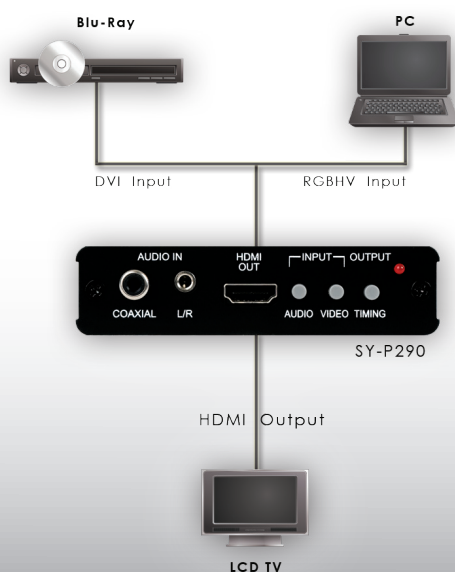

## PC/DVI to HDMI Converter

The Synergy range of format converters provide solutions across the board in home and professional installation scenarios. The SY-P290 is designed to convert and scale Digital or Analogue RGBHV or YUV to HDMI for improved viewing. This unit offers a wide selection of output resolutions/formats, colour space and adjustment to obtain the best picture quality.

### Features

- v1.2 HDMI, HDCP 1.1 and DVI 1.0 compliant.
- PC/DVI to HDMI Converter.
- Resolutions supported:
  - Input; PC - VGA to WUXGA; HDTV - 480i to 1080p.
  - Output; PC - XGA & UXGA; HDTV - 720p & 1080p.
- Audio Support: Input - Analogue stereo & Coax, PCM Stereo, DTS & Dolby Digital; Output - Follows Input.
- Scale analogue RGBHV/YUV and/or DVI/HDMI resolutions to XGA/UXGA/720p/1080p.
- Direct push button controls for Audio, Video & Timing.

### Specifications

Input:	1 x 15-Pin D-sub (RGBHV) 1 x DVI-D 1 x Coaxial Audio (RCA) 1 x 3.5mm Stereo Audio Jack
Output:	1 x HDMI
Power:	5V/1A DC (US/EU standards, CE/FCC/UL certified)
Dimensions:	102mm (W) x 160mm (D) x 25mm (H)
Gross Weight:	700g
Net. Weight:	440g
Packaging:	Boxed