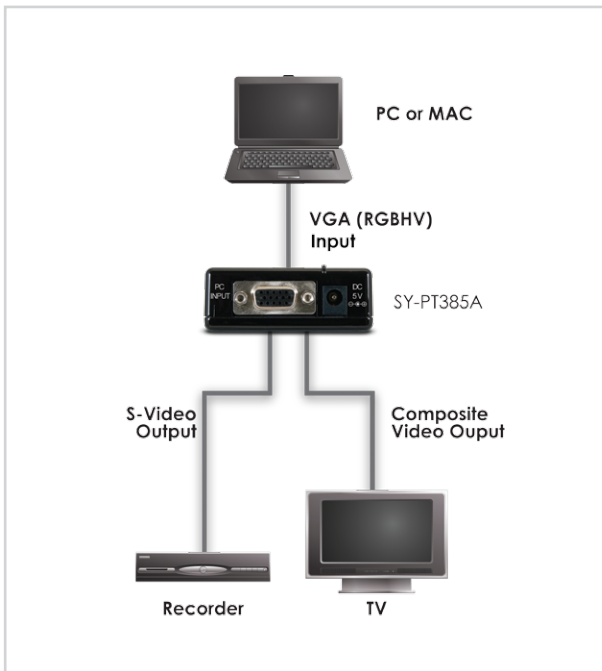

● **SY-PT385A: PC / VGA to CV & SV (NTSC & PAL)**

The SY-PT385A is a PC to Video Scan Converter which is designed to convert a variety of PC analogue video signals from VGA to WUXGA.

This device also converts between interlaced NTSC or PAL video and features a frame rate conversion function in addition to an Overscan/Underscan function that allows users to view PC source on a Composite or S-Video monitor without cropping the images.

Features:

- Automatically detects and converts incoming PC images to NTSC or PAL
- Supports high resolution PC inputs from VGA to WUXGA
- Downscapes PC video to Composite/S-Video
- Supports Image Overscan/Underscan
- Supports ADC conversion

Specifications:

Model:	SY-PT385A
Inputs	1x 15pin Dsub (1x RGBHV)
Outputs	1x RCA (1x Composite), 1x S-video plug (1x S-video)
PSU	5v DC/2.6A (US/EU standards, CE/FCC/UL certified)
Dimensions	60(W) x 20(H) x 110(D) mm
Net Weight	100g