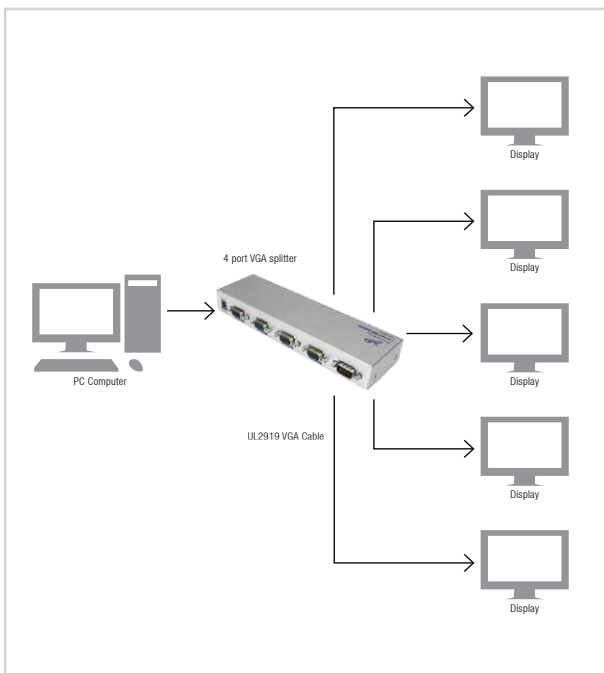

- **VS-401H: 1-to-4 VGA Splitter**

With 350MHz bandwidth these units allow video to be simultaneously displayed across multiple displays quickly and effectively.

The bases of the units are magnetic to allow for easy attachment to most metal surfaces.

**Specifications:**

<b>Model:</b>	<b>VS-401H</b>
Power Consumption	DC 9v; 200mA
Cable Distance	65m (210 feet) max
Signal Type	VGA, SVGA, XGA, Multi-sync, TFT-LCD monitor
Connector	Input: HD15 male x 1 / Output: HD15 female x 4
LED Display	Power indicator x 1, Active indicator x 1
Enclosure	Plastic
Dimensions	220(W) x 36(H) x 80(D) mm