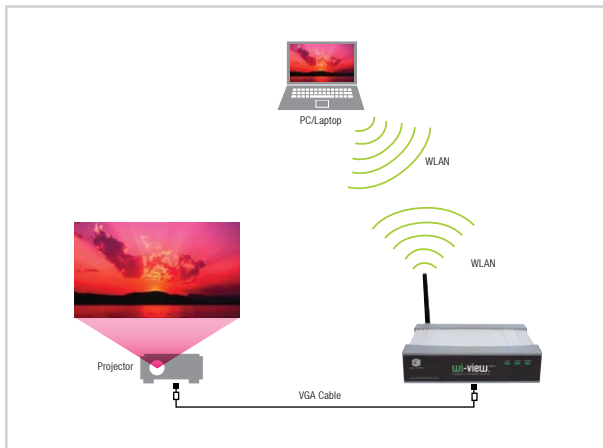

Clever Little Box

• **WI-VIEW300V: Projector-to-Wireless Converter**

The Wi-View 300V VGA Wireless Converter is an easy-installation unit which converts your standard VGA projector (or VGA screen, etc) to a wire-free device, allowing users to easily connect via their PC/laptop's wireless LAN facility.

With plug-and-play of the Wi-View hardware to the projector and simple, secure access software from the PC/laptop; fast, easy and wirefree presentation in the classroom/conference room is immediately available.

Supporting multi-user switching, any member of a conference/class can easily log into the Wi-View Server, switching their individual computer screen to the projector without moving computers or reconnecting cables.

Features:

- Fast, simple wireless presentation; no more cable swapping or trailing leads!
- Compatible with all projectors and screens featuring a VGA input
- Supports output resolution up to 1280x768 with 24 bit colour
- No installation CD required; software is directly downloaded from the Wi-View device
- Web-based user interface for easy configuration
- Conference control function, allowing host/chairperson to control multiple users during meetings
- Up to 128 (max) users in conference mode
- Also features standard Wireless LAN access point function