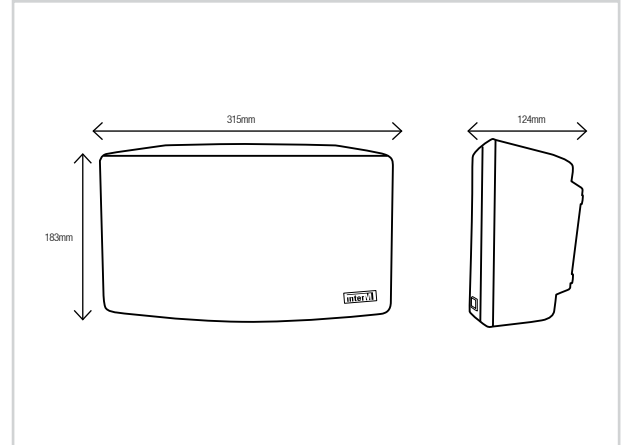

- **WS203:** 3W Wall Speaker
- **WS210:** 10W Wall Speaker
- **WS230:** 30W Wall Speaker

Inter-M's new-design wall speakers combine discreet styling and simplicity to provide an elegant voice/background music wall speaker for use in offices, waiting rooms, cafeterias, retail sites, etc.

**Features:**

- Modern, discreet styling
- Available in black or white
- Screw terminal connection
- High quality 100v line transformer
- WS203/210 - 6" full range driver
- WS230 - 6" 2-way driver

**Specifications:**

Model:	WS203	WS210	WS230
100v Power Tappings	1, 2, 3W	3, 5, 10W	10, 20, 30W
Frequency Response	137Hz ~ 16kHz	136Hz ~ 16kHz	126Hz ~ 16kHz
SPL @ 1W/1m	91dB	92dB	93dB
Dimensions	315(W) x 183(H) x 124(D) mm	315(W) x 183(H) x 124(D) mm	315(W) x 183(H) x 124(D) mm
Weight	1.2kg	1.4kg	2.2kg