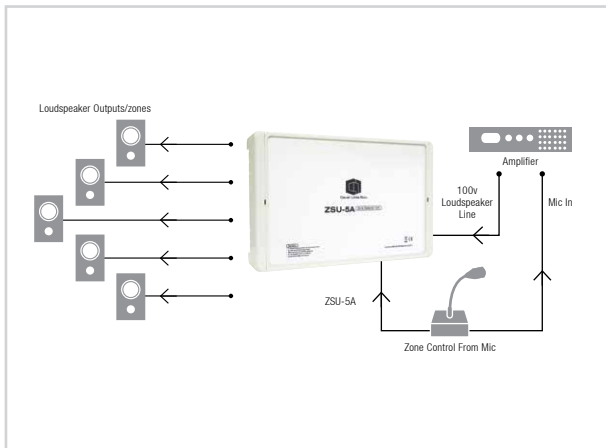

Clever Little Box

ZSU-5A: Zone Selector Unit

The ZSU-5A provides the facility to take a high impedance 100v loudspeaker output from an amplifier and split it into 5 separate zones.

Each zone can be selected using either voltage-free contacts or ideally a multi-zone paging microphone.

As well as zoning capability, the ZSU-5A will also provide a switched 24v DC output and a voltage-free relay contact active whilst the unit is in use.

Ideal for small to medium sized commercial audio installations, units can also be linked to provide and meet larger system requirements.

Specifications:

Model:	ZSU-5A
Case Material	Powder coated steel
Power	230v AC or 24v DC
Dimensions	220(W) x 162(H) x 44(D) mm
Weight	1.8kg

www.cie-group.com

CIE-Group Widdowson Close Blenheim Ind Est Bulwell Nottingham NG6 8WB England
T: +44(0)115 9770075 F: +44(0)115 9770081 E: info@cie-group.com W: www.cie-group.com